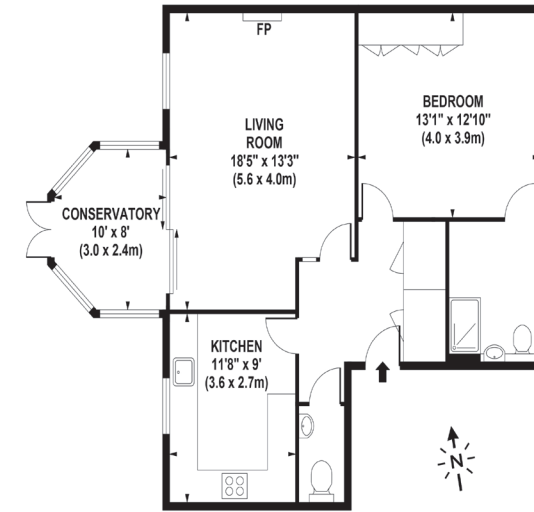

GROUND FLOOR

APPROX. GROSS INTERNAL FLOOR AREA 759 SQ FT / 71 SQ M

© www.skyshtglobal.com

- Exclusively For Those Aged 60+
- Spacious Ground Floor Apartment
- Views Over Communal Gardens
- Stunning Apartment Throughout
- Ample Parking For Residents & Guests
- On-Site Management

Price: £350,000
Service Charge: £2,910 PA
Ground Rent: £372. PA
Other Charges: £
Lease Length: 60 years left
Tenure: Leasehold

EPC Rating: C

For more information
please contact:

Rice & Roman
T: 01344 981246
E: info@riceandroman.co.uk
Lynwood Village, SL50FJ
www.riceandroman.co.uk

**RICE +
ROMAN**

Agents Notices - These property details are set out as a general outline only and do not constitute any part of an Offer or Contract. Any services, equipment, fittings or central heating systems have not been tested and no warranty is given or implied that these are in working order. Buyers are advised to obtain verification from their solicitor or surveyor. Fixtures, fittings and other items are not included unless specifically described. All measurements, distances and areas are approximate and for guidance only. Room measurements are taken to be the nearest 10cm and prospective buyers are advised to check these for any particular purpose, e.g. fitted carpets and furniture. This material is protected by the laws of copyright. The owner of the copyright is Countrywide Estate Agents. This property sheet forms part of our database rights and copyright laws. No unauthorised copying or distribution without permission.