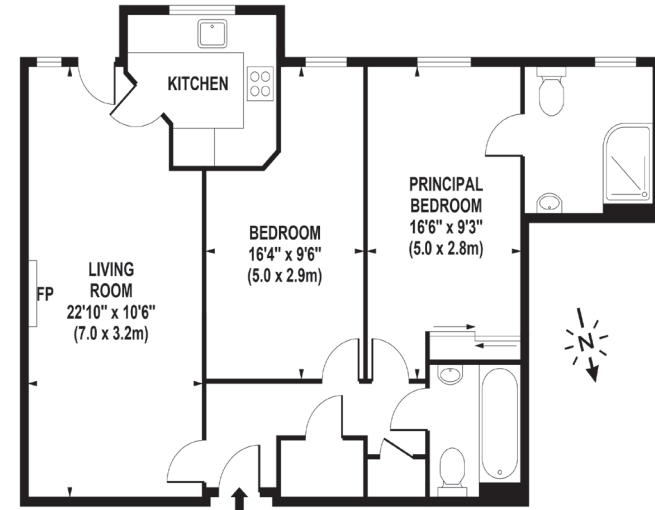

FIRST FLOOR

APPROX. GROSS INTERNAL FLOOR AREA 761 SQ FT / 71 SQ M

© www.skystoglobal.com

- Exclusively For Those Aged 70+
- Two bedroom, First Floor Flat
- En-Suite And Guest Bathroom
- Lift Access To All Floors
- Short Walk To Shops
- On-Site Management

Price: £350,000
Service Charge: £6,455 PA
Ground Rent: £702 PA
Other Charges: N/A
Lease Length: 114 Years
Tenure: Leasehold

EPC Rating: B

For more information
please contact:

Rice & Roman
T: 01344 981246
E: info@riceandroman.co.uk
Lynwood Village, SL50FJ
www.riceandroman.co.uk

**RICE +
ROMAN**

Agents Notices - These property details are set out as a general outline only and do not constitute any part of an Offer or Contract. Any services, equipment, fittings or central heating systems have not been tested and no warranty is given or implied that these are in working order. Buyers are advised to obtain verification from their solicitor or surveyor. Fixtures, fittings and other items are not included unless specifically described. All measurements, distances and areas are approximate and for guidance only. Room measurements are taken to be the nearest 10cm and prospective buyers are advised to check these for any particular purpose, e.g. fitted carpets and furniture. This material is protected by the laws of copyright. The owner of the copyright is Countrywide Estate Agents. This property sheet forms part of our database rights and copyright laws. No unauthorised copying or distribution without permission.