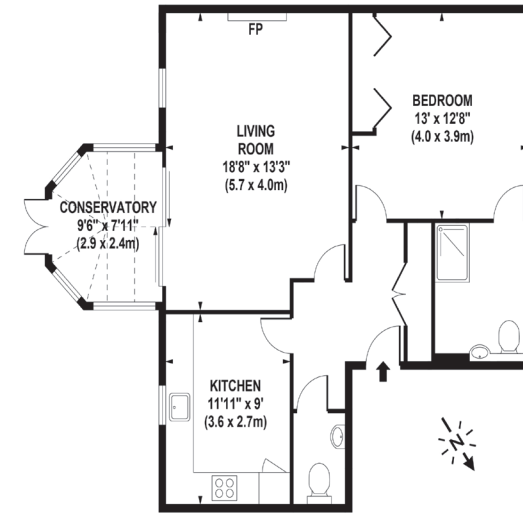

GROUND FLOOR

APPROX. GROSS INTERNAL FLOOR AREA 767 SQ FT / 71 SQ M

© www.skyshtglobal.com

- Exclusively For Those Aged 60+
- Ground Floor Apartment
- Direct Access To Private Patio
- Shower Room With Separate WC
- Stunning Communal Gardens
- Garage included

Price: £325,000

Service Charge: £2,910. PA

Ground Rent: £372 PA

Other Charges: £

Lease Length: 60 years left

Tenure: Leasehold

EPC Rating: C

For more information
please contact:

Rice & Roman
T: 01344 981246
E: info@riceandroman.co.uk
Lynwood Village, SL50FJ
www.riceandroman.co.uk

**RICE +
ROMAN**

Agents Notices - These property details are set out as a general outline only and do not constitute any part of an Offer or Contract. Any services, equipment, fittings or central heating systems have not been tested and no warranty is given or implied that these are in working order. Buyers are advised to obtain verification from their solicitor or surveyor. Fixtures, fittings and other items are not included unless specifically described. All measurements, distances and areas are approximate and for guidance only. Room measurements are taken to be the nearest 10cm and prospective buyers are advised to check these for any particular purpose, e.g. fitted carpets and furniture. This material is protected by the laws of copyright. The owner of the copyright is Countrywide Estate Agents. This property sheet forms part of our database rights and copyright laws. No unauthorised copying or distribution without permission.