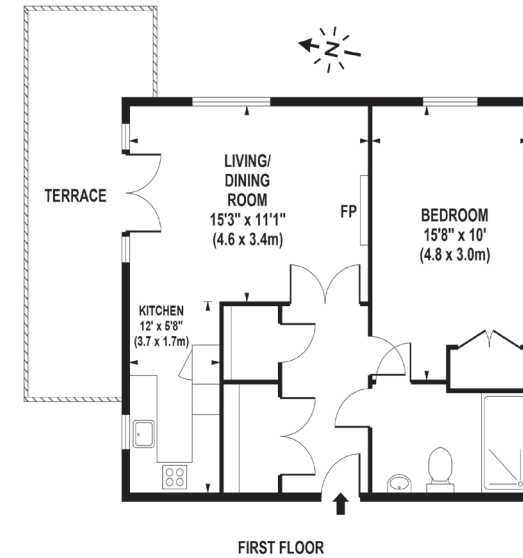

FIRST FLOOR
APPROX. GROSS INTERNAL FLOOR AREA 567 SQ FT / 53 SQ M

© www.skyshotglobal.com

- Exclusively For Those Aged 55+
- Bright & Airy Corner Apartment
- Large terrace
- En-Suite Shower Room
- 24/7 Monitored Call System
- On-Site Daily Management

Price: £300,000
Service Charge: £5,956 PA
Ground Rent: £500 PA
Other Charges: N/A
Lease Length: 117 years left
Tenure: Leasehold

EPC Rating: B

For more information
please contact:

Rice & Roman
T: 01344 981246
E: info@riceandroman.co.uk
Lynwood Village, SL50FJ
www.riceandroman.co.uk

**RICE +
ROMAN**

Agents Notices - These property details are set out as a general outline only and do not constitute any part of an Offer or Contract. Any services, equipment, fittings or central heating systems have not been tested and no warranty is given or implied that these are in working order. Buyers are advised to obtain verification from their solicitor or surveyor. Fixtures, fittings and other items are not included unless specifically described. All measurements, distances and areas are approximate and for guidance only. Room measurements are taken to be the nearest 10cm and prospective buyers are advised to check these for any particular purpose, e.g. fitted carpets and furniture. This material is protected by the laws of copyright. The owner of the copyright is Countrywide Estate Agents. This property sheet forms part of our database rights and copyright laws. No unauthorised copying or distribution without permission.