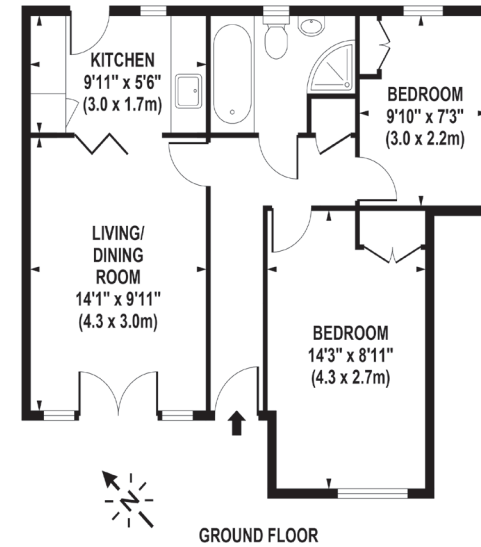

APPROX. GROSS INTERNAL FLOOR AREA 524 SQ FT / 49 SQ M

© www.skyshotglobal.com

- Exclusively For Those Aged 55+
- GroundFloor Apartment
- Private Garden Area To The Rear
- Allocated Underground Parking Space
- Town Centre Location
- On-Site Management

Price: £489,950

Service Charge: £5,557 PA

Ground Rent: £50 PA

Other Charges: N/A

Lease Length: 94 years left

Tenure: Leasehold

EPC Rating: D

For more information
please contact:

Rice & Roman
T: 01344 981246
E: info@riceandroman.co.uk
Lynwood Village, SL50FJ
www.riceandroman.co.uk

**RICE +
ROMAN**

Agents Notices - These property details are set out as a general outline only and do not constitute any part of an Offer or Contract. Any services, equipment, fittings or central heating systems have not been tested and no warranty is given or implied that these are in working order. Buyers are advised to obtain verification from their solicitor or surveyor. Fixtures, fittings and other items are not included unless specifically described. All measurements, distances and areas are approximate and for guidance only. Room measurements are taken to be the nearest 10cm and prospective buyers are advised to check these for any particular purpose, e.g. fitted carpets and furniture. This material is protected by the laws of copyright. The owner of the copyright is Countrywide Estate Agents. This property sheet forms part of our database rights and copyright laws. No unauthorised copying or distribution without permission.