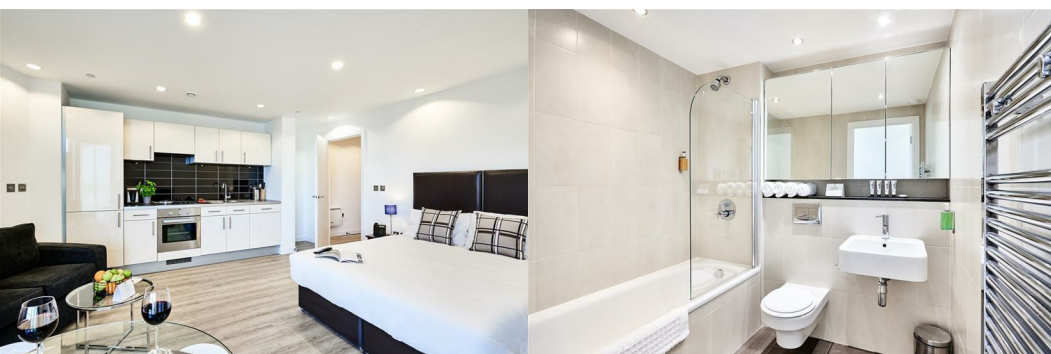

502 The Heart, Media City Uk, Salford, M50 2TH

£950 Per Month

A stunning STUDIO apartment situated in The Heart, MediaCityUK, Salford Quays. With neighbours including the BBC, ITV and University of Salford and close to Manchester United, Lancashire Cricket Club, The Lowry Arts Centre and The Imperial War Museum.

5 minute walk from MediaCity UK Metrolink stop providing 15-minute links to the city centre.

Shops and restaurants are only 250m away, whilst Old Trafford, the home of Manchester United FC is only a 20 minute walk away.

Please note pictures for illustration only.