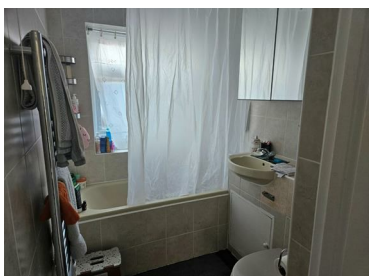

Tel: 01932 351986
Email: info@greenandparry.com

Madeira Crescent, West Byfleet, KT14 6BJ

£1,350

Welcome to this charming property located on Madeira Crescent in the sought-after area of West Byfleet. This delightful home boasts a cosy reception room, perfect for relaxing or entertaining guests. With two bedrooms, there is ample space for a small family, guests, or even a home office. The property features a well-appointed bathroom, ensuring convenience and comfort for the residents.

Situated in the heart of West Byfleet, this property offers a wonderful opportunity to enjoy the vibrant community and amenities of the area. Whether you're looking to unwind in the nearby parks, explore local shops and cafes, or benefit from excellent transport links, this location has it all.

Don't miss out on the chance to make this property your own and experience the best of what West Byfleet has to offer. Contact us today to arrange a viewing and take the first step towards calling this lovely house your new home.