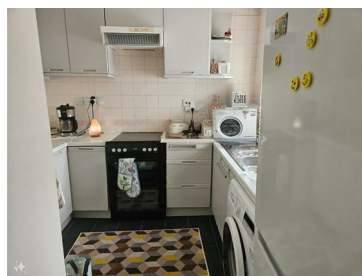

Tel: 01932 351986
Email: info@greenandparry.com

Madeira Crescent, West Byfleet, KT14 6BJ

£1,350

Welcome to this charming property located on Madeira Crescent in the sought-after area of West Byfleet. This delightful home boasts a cosy reception room, perfect for relaxing or entertaining guests. With two bedrooms, there is ample space for a small family, guests, or even a home office. The property features a well-appointed bathroom, ensuring convenience and comfort for the residents.

Situated in the heart of West Byfleet, this property offers a wonderful opportunity to enjoy the vibrant community and amenities of the area. Whether you're looking to unwind in the nearby parks, explore local shops and cafes, or benefit from excellent transport links, this location has it all.

Don't miss out on the chance to make this property your own and experience the best of what West Byfleet has to offer. Contact us today to arrange a viewing and take the first step towards calling this lovely house your new home.