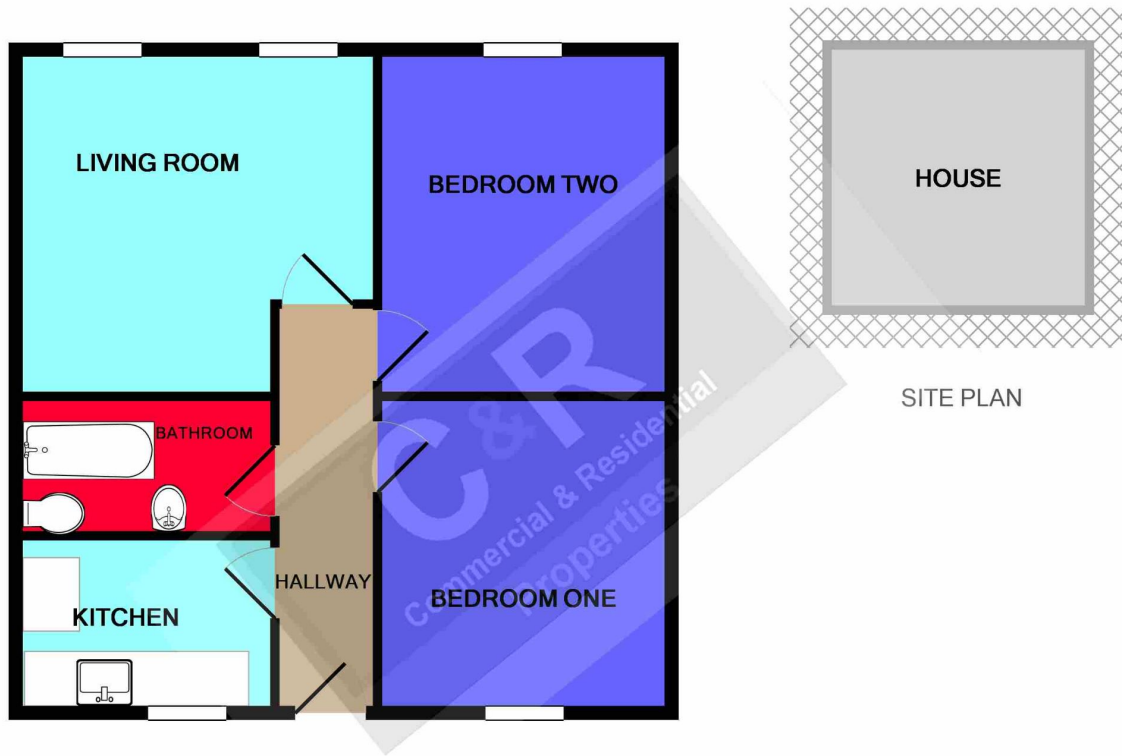

 **2**  
Bedrooms

 **1**  
Bathroom

Available 09.04.2021!! C & R City are proud to present this charming two double bedroom flat, located in the popular Redmires Courts, Eccles New Road. This apartment offers large space, excellent views of the Quays and consists of two bedrooms, fitted kitchen, bathroom with shower and a good sized lounge with laminate flooring. Also benefits from secure parking, landscaped grounds, gas central heating, gym access and is within walking distance to the metro link and public transport. A must see!! Call our City Office today to arrange your viewing before it is too late!

Available 09.04.2021!! C & R City are proud to present this charming two double bedroom flat, located in the popular Redmires Courts, Eccles New Road. This apartment offers large space, excellent views of the Quays and consists of two bedrooms, fitted kitchen, bathroom with shower and a good sized lounge with laminate flooring. Also benefits from secure parking, landscaped grounds, gas central heating, gym access and is within walking distance to the metro link and public transport. A must see!! Call our City Office today to arrange your viewing before it is too late!

TOTAL APPROX. FLOOR AREA 527 SQ.FT. (49.0 SQ.M.)

Whilst every attempt has been made to ensure the accuracy of the floor plan contained here, measurements of doors, windows, rooms and any other items are approximate and no responsibility is taken for any error, omission, or mis-statement. This plan is for illustrative purposes only and should be used as such by any prospective purchaser. The services, systems and appliances shown have not been tested and no guarantee as to their operability or efficiency can be given  
Made with Metropix ©2017