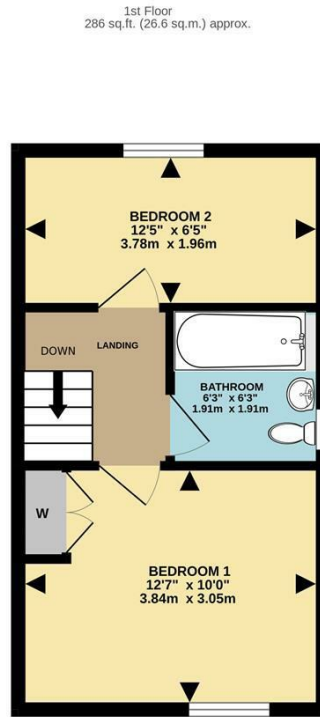

Energy Efficiency Rating		Current	Potential
Very energy efficient - lower running costs			
(92 plus) A			88
(81-91) B			
(69-80) C		72	
(55-68) D			
(39-54) E			
(21-38) F			
(1-20) G			
Not energy efficient - higher running costs			
England & Wales		EU Directive 2002/91/EC	

epcsinessex

TOTAL FLOOR AREA : 720 sq.ft. (66.9 sq.m.) approx.

Agents Note: Whilst every care has been taken to prepare these particulars, they are for guidance purposes only. All measurements are approximate and are for general guidance purposes only and whilst every care has been taken to ensure their accuracy, they should not be relied upon and potential buyers/tenants are advised to recheck the measurements

Grays Sales
47 Orsett Road
Grays
Essex
RM17 5HJ

01375 370779
sales@thomas-marsh.com
www.thomas-marsh.com

tm
thomas marsh