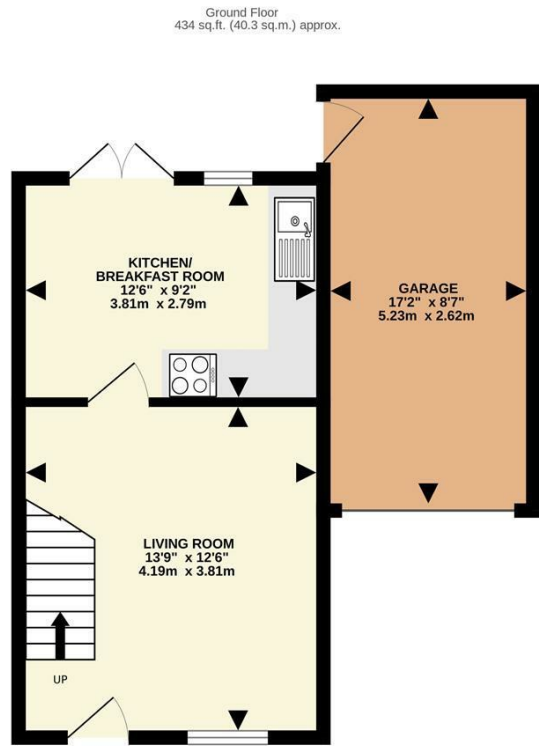

Energy Efficiency Rating		Current	Potential
Very energy efficient - lower running costs			
(92 plus) A			88
(81-91) B			
(69-80) C		72	
(55-68) D			
(39-54) E			
(21-38) F			
(1-20) G			
Not energy efficient - higher running costs			
England & Wales		EU Directive 2002/91/EC	

epcsinessex

TOTAL FLOOR AREA : 720 sq.ft. (66.9 sq.m.) approx.

Agents Note: Whilst every care has been taken to prepare these particulars, they are for guidance purposes only. All measurements are approximate and are for general guidance purposes only and whilst every care has been taken to ensure their accuracy, they should not be relied upon and potential buyers/tenants are advised to recheck the measurements

Grays Sales
47 Orsett Road
Grays
Essex
RM17 5HJ

01375 370779
sales@thomas-marsh.com
www.thomas-marsh.com

tm
thomas marsh