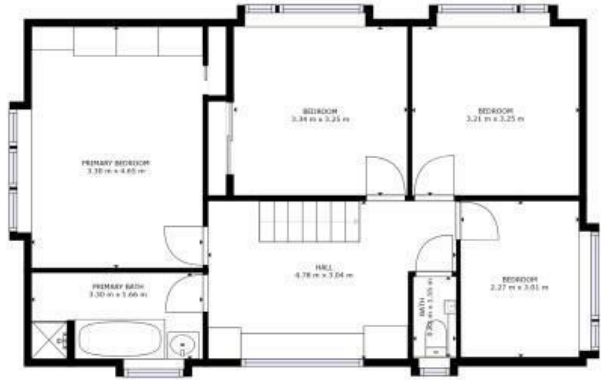

## Property Images

## Floorplan

FLOOR 1

FLOOR 2

GROSS INTERNAL AREA  
 FLOOR 1: 70 m<sup>2</sup>; FLOOR 2: 70 m<sup>2</sup>  
 TOTAL: 140 m<sup>2</sup>  
\*SIZES AND DIMENSIONS ARE APPROXIMATE, ACTUAL MAY VARY.

Accommodation briefly consists of a reception hall, guest wc, a spacious lounge / sitting room, study and a breakfast kitchen. To the first floor can be found the four bedrooms and a four piece house bathroom and a large landing space. Externally there is a resin driveway to the front leading to an integral garage. There are also gardens to the front and rear.