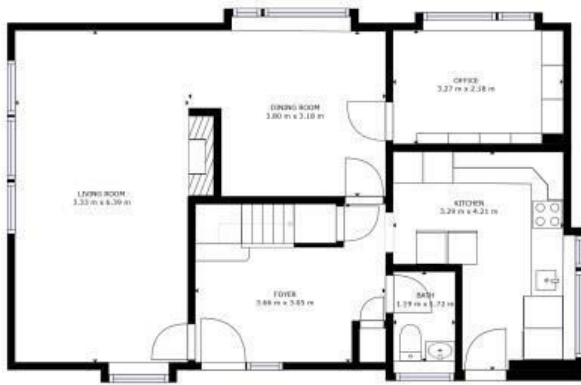

## Floorplan

FLOOR 1

FLOOR 2

GROSS INTERNAL AREA  
 FLOOR 1: 70 m<sup>2</sup>; FLOOR 2: 70 m<sup>2</sup>  
 TOTAL: 140 m<sup>2</sup>  
\*SIZES AND DIMENSIONS ARE APPROXIMATE, ACTUAL MAY VARY.

Accommodation briefly consists of a reception hall, guest wc, a spacious lounge / sitting room, study and a breakfast kitchen. To the first floor can be found the four bedrooms and a four piece house bathroom and a large landing space. Externally there is a resin driveway to the front leading to an integral garage. There are also gardens to the front and rear.