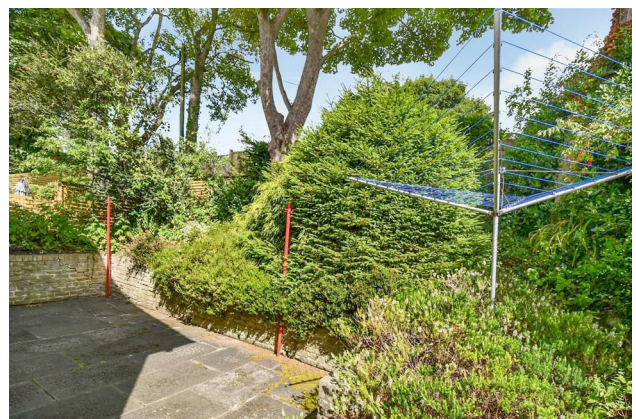

HUNTERS®

HERE TO GET *you* THERE

Property Images