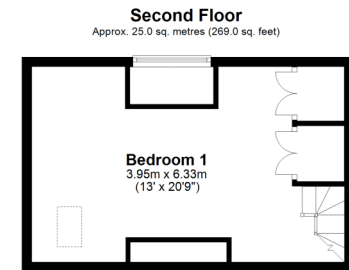

High Street, Frome

High Street, Frome, BA11 1ER

Located just short stroll from Catherine Hill, is this charming three bedroom period cottage. The property has been beautifully presented and has a wealth of character and features throughout. The front entrance opens into a spacious open plan living room with two sash windows and bespoke shutters. One side of the room has been newly carpeted and has a working fireplace, providing a cosy living room. To the other side there is a perfect space for a dining table and chairs, Blue Lias flagstones and a feature fireplace. A half glazed door opens into the kitchen which has bespoke cupboards with solid oak work surface, a ceramic sink, range style cooker and space for a dishwasher and washing machine. There are quarry tiles on the floor, painted exposed stone walls with industrial trunking and a large corner larder cupboard. On the first floor there are two bedrooms and a newly fitted family bathroom. On the top floor there is a dual aspect bedroom in the eaves with built in wardrobes. Externally there is an enclosed rear garden with a block paved terrace, wood store and a tiled stone built outhouse. Steps lead up to a lawn with flowerbeds, copper beech hedging and a mature productive fig tree. Frome is a historic market town, just under 13 miles from Bath and surrounded by beautiful countryside. The town has many amenities, including good schools, two theatres, a cinema and a station with rail links to Bath, Bristol and London Paddington. Council Tax Band - EPC = E Services - C, Services - Mains gas, Mains Electricity, Mains water, Mains drainage.