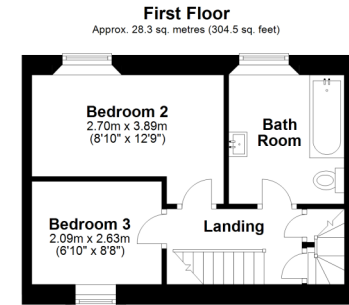

High Street, Frome

High Street, Frome, BA11 1ER

Located just short stroll from Catherine Hill, is this charming three bedroom period cottage. The property has been beautifully presented and has a wealth of character and features throughout. The front entrance opens into a spacious open plan living room with two sash windows and bespoke shutters. One side of the room has been newly carpeted and has a working fireplace, providing a cosy living room. To the other side there is a perfect space for a dining table and chairs, Blue Lias flagstones and a feature fireplace. A half glazed door opens into the kitchen which has bespoke cupboards with solid oak work surface, a ceramic sink, range style cooker and space for a dishwasher and washing machine. There are quarry tiles on the floor, painted exposed stone walls with industrial trunking and a large corner larder cupboard. On the first floor there are two bedrooms and a newly fitted family bathroom. On the top floor there is a dual aspect bedroom in the eaves with built in wardrobes. Externally there is an enclosed rear garden with a block paved terrace, wood store and a tiled stone built outhouse. Steps lead up to a lawn with flowerbeds, copper beech hedging and a mature productive fig tree. Frome is a historic market town, just under 13 miles from Bath and surrounded by beautiful countryside. The town has many amenities, including good schools, two theatres, a cinema and a station with rail links to Bath, Bristol and London Paddington. Council Tax Band - EPC = E Services - C, Services - Mains gas, Mains Electricity, Mains water, Mains drainage.