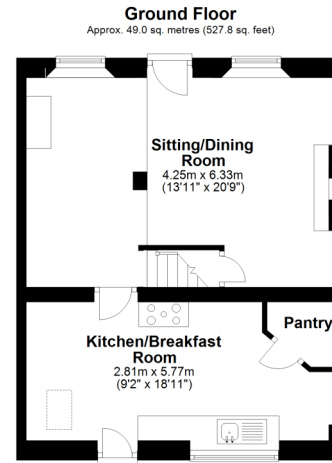

High Street, Frome

High Street, Frome, BA11 1ER

Located just short stroll from Catherine Hill, is this charming three bedroom period cottage. The property has been beautifully presented and has a wealth of character and features throughout. The front entrance opens into a spacious open plan living room with two sash windows and bespoke shutters. One side of the room has been newly carpeted and has a working fireplace, providing a cosy living room. To the other side there is a perfect space for a dining table and chairs, Blue Lias flagstones and a feature fireplace. A half glazed door opens into the kitchen which has bespoke cupboards with solid oak work surface, a ceramic sink, range style cooker and space for a dishwasher and washing machine. There are quarry tiles on the floor, painted exposed stone walls with industrial trunking and a large corner larder cupboard. On the first floor there are two bedrooms and a newly fitted family bathroom. On the top floor there is a dual aspect bedroom in the eaves with built in wardrobes. Externally there is an enclosed rear garden with a block paved terrace, wood store and a tiled stone built outhouse. Steps lead up to a lawn with flowerbeds, copper beech hedging and a mature productive fig tree. Frome is a historic market town, just under 13 miles from Bath and surrounded by beautiful countryside. The town has many amenities, including good schools, two theatres, a cinema and a station with rail links to Bath, Bristol and London Paddington. Council Tax Band - EPC = E Services - C, Services - Mains gas, Mains Electricity, Mains water, Mains drainage.