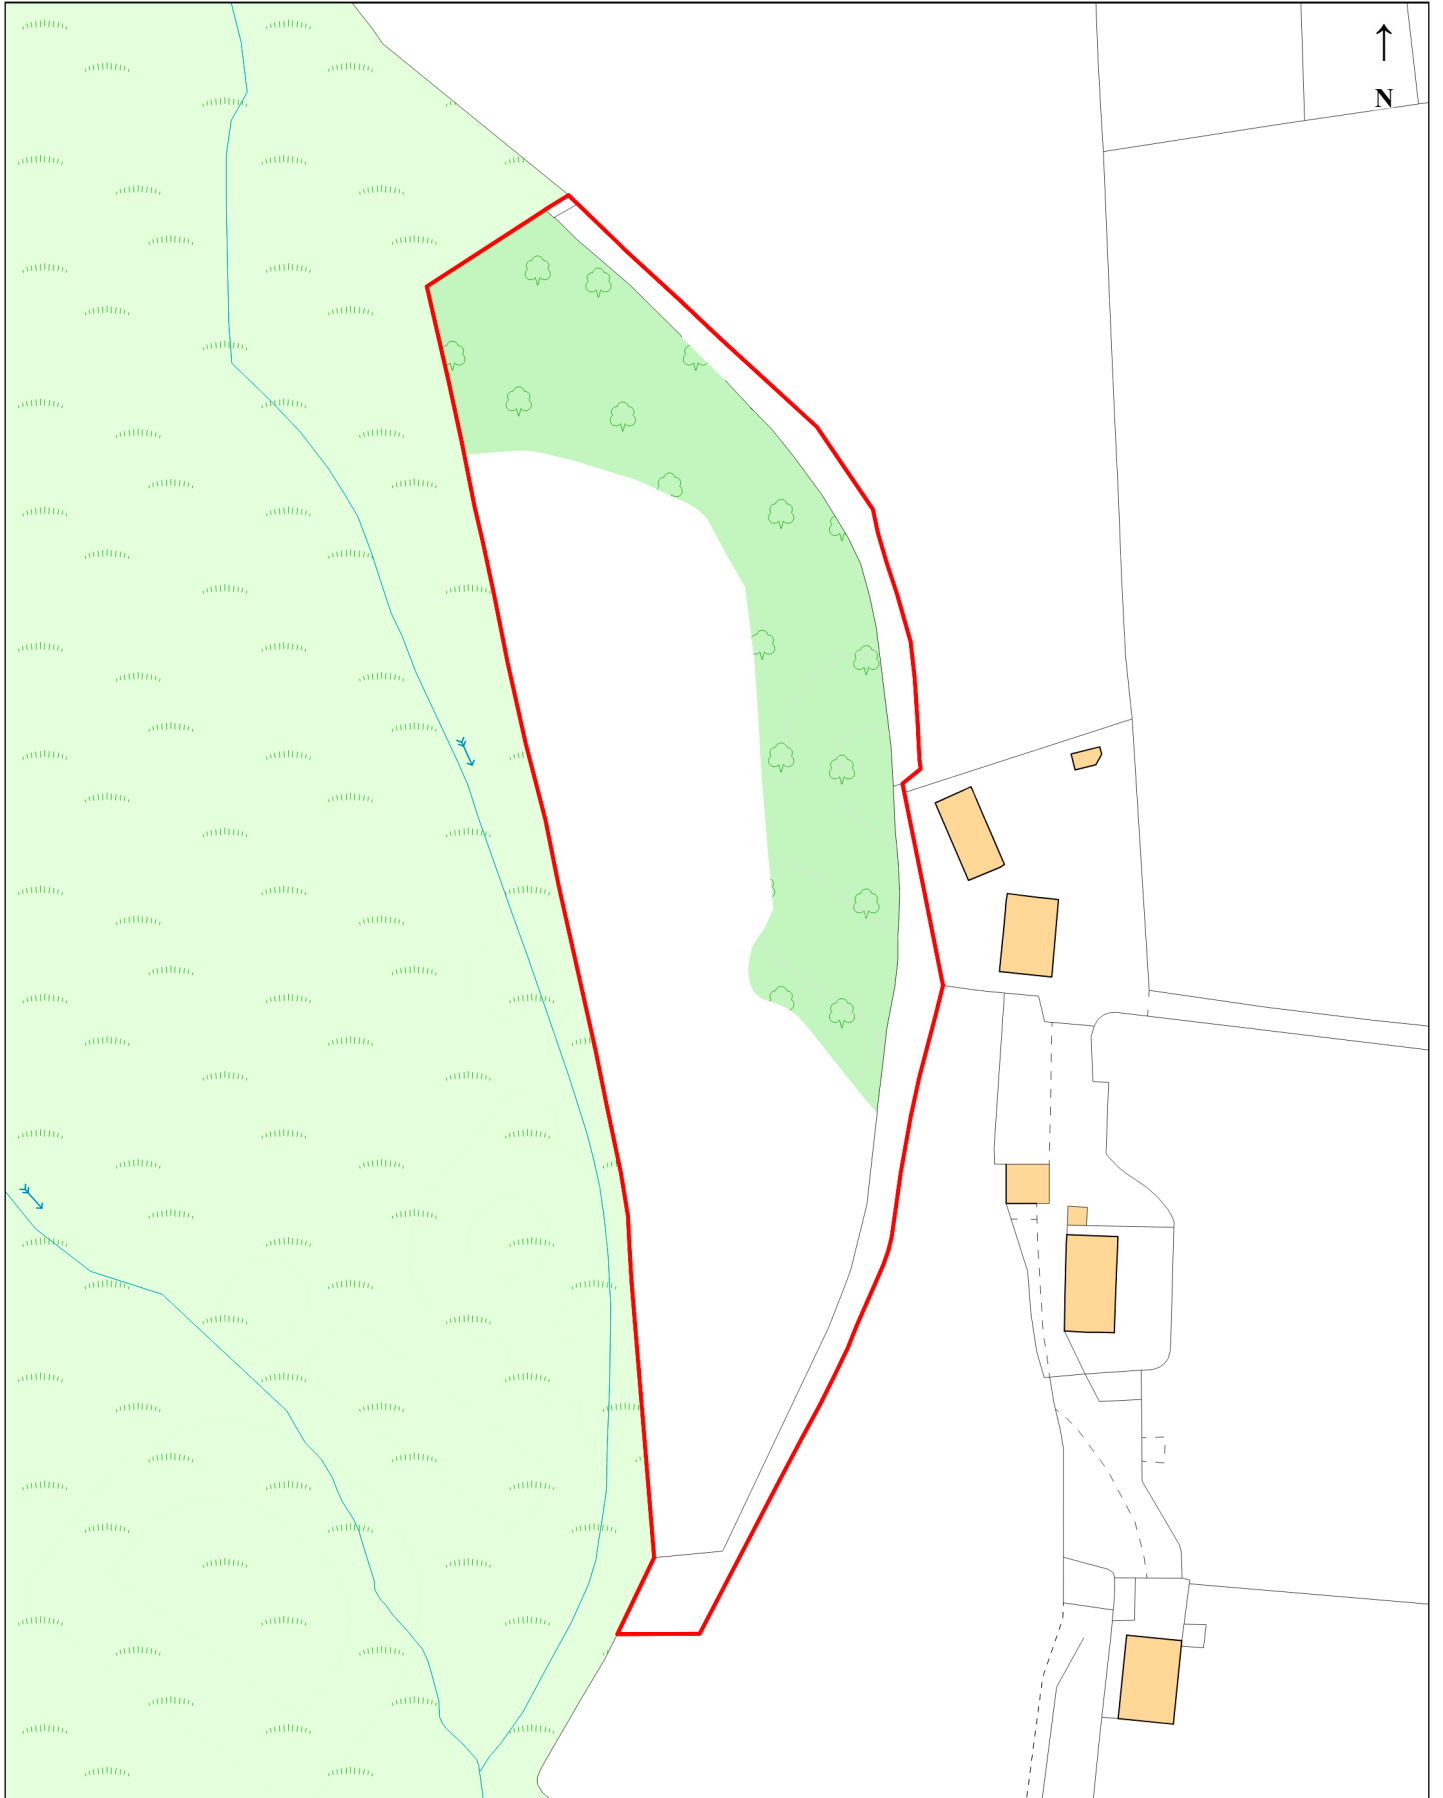

**2.716 ACRES OF LAND TO THE WEST OF BENT KNOWLE,  
WIDDOP, HEBDEN BRIDGE, WEST YORKSHIRE HX7 7AT**

Scale 1:1250

Projection: British National Grid

Licensed Data