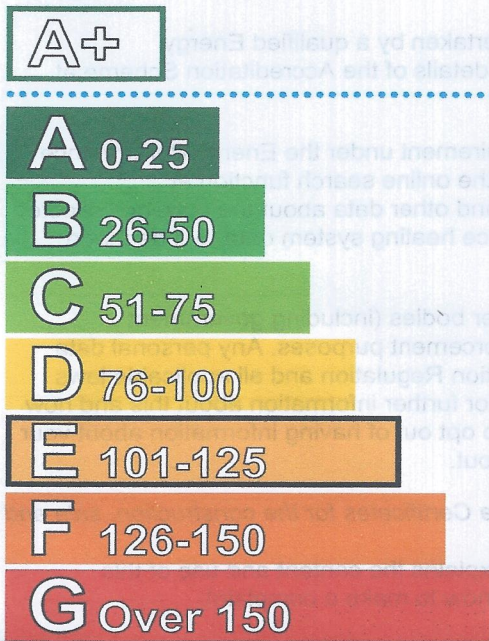

Energy Performance Certificate

Non-Domestic Building

39 Devon Square
 NEWTON ABBOT
 TQ12 2HH

Certificate Reference Number:
 9178-3021-0887-0800-4205

This certificate shows the energy rating of this building. It indicates the energy efficiency of the building fabric and the heating, ventilation, cooling and lighting systems. The rating is compared to two benchmarks for this type of building: one appropriate for new buildings and one appropriate for existing buildings. There is more advice on how to interpret this information in the guidance document *Energy Performance Certificates for the construction, sale and let of non-dwellings* available on the Government's website at www.gov.uk/government/collections/energy-performance-certificates.

Energy Performance Asset Rating

More energy efficient

Net zero CO₂ emissions

121 This is how energy efficient the building is.

Less energy efficient

Technical Information

Main heating fuel:	Grid Supplied Electricity
Building environment:	Heating and Natural Ventilation
Total useful floor area (m ²):	161
Assessment Level:	3
Building emission rate (kgCO ₂ /m ² per year):	71.46
Primary energy use (kWh/m ² per year):	422.69