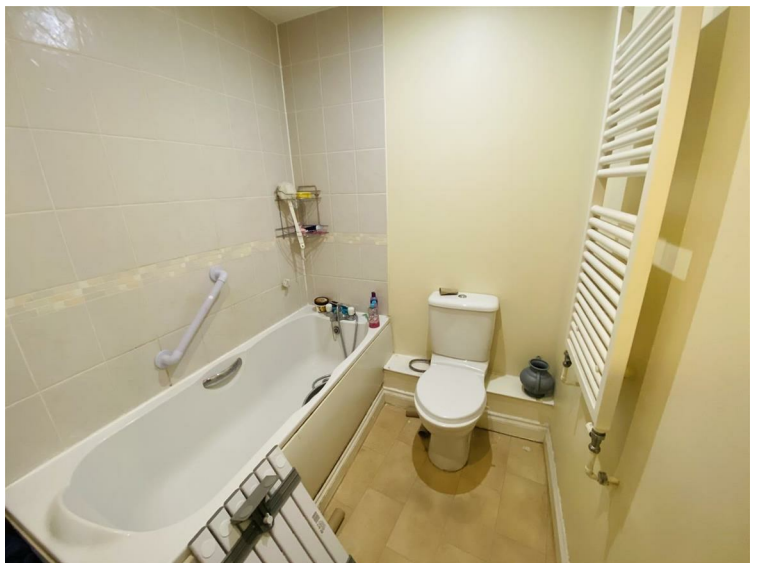

The Gateway, Watford WD18 7HW

Offers In Excess Of £550,000

A FOUR BEDROOM THREE BATHROOM TOWNHOUSE situated on a sought after development conveniently located for all local shopping and transport facilities. The property is being offered chain free and benefits from: Double Glazed Windows, Gas Fired Heating To Radiators, Guest Cloakroom, Reception Room, Conservatory, Kitchen/Breakfast Room, Bedroom One With En Suite Bathroom, Three Further Bedrooms, Family Bathroom, Shower Room, Integral Garage, Rear Garden, Off Street Parking.
NO UPPER CHAIN

Kitchen / Breakfast Room:

En-suite Shower Room:

Bedroom One:

Bedroom Two:

Bedroom One:

Family Bathroom:

The Gateway, Watford WD18 7HW

Bedroom Three: