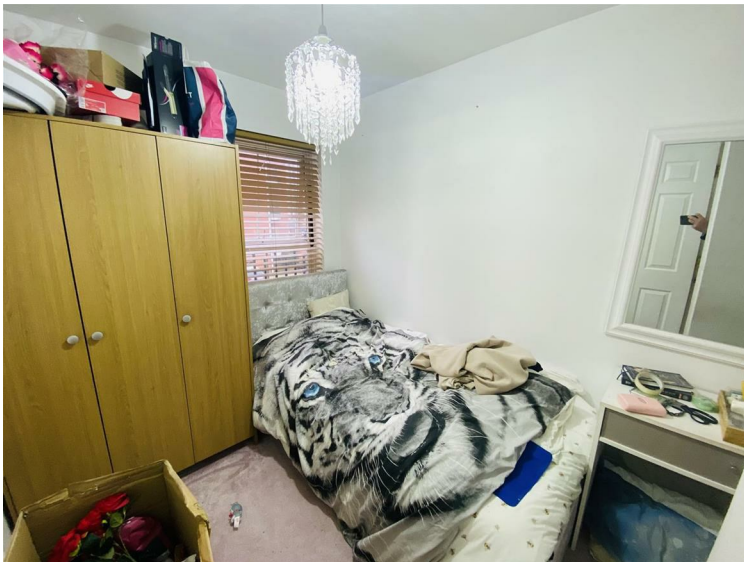

The Gateway, Watford WD18 7HW

Offers In Excess Of £550,000

A FOUR BEDROOM THREE BATHROOM TOWNHOUSE situated on a sought after development conveniently located for all local shopping and transport facilities. The property is being offered chain free and benefits from: Double Glazed Windows, Gas Fired Heating To Radiators, Guest Cloakroom, Reception Room, Conservatory, Kitchen/Breakfast Room, Bedroom One With En Suite Bathroom, Three Further Bedrooms, Family Bathroom, Shower Room, Integral Garage, Rear Garden, Off Street Parking.
NO UPPER CHAIN

Kitchen / Breakfast Room:

En-suite Shower Room:

Bedroom One:

Bedroom Two:

Bedroom One:

Family Bathroom:

The Gateway, Watford WD18 7HW

Bedroom Three:

Garden:

Bedroom Four:

Tenure:

This is a freehold property.
Council tax band F £3.083 per annum.

Disclaimer:

While every care and effort has been made to ensure these details are correct their accuracy cannot be guaranteed and so should not form part of any contract.