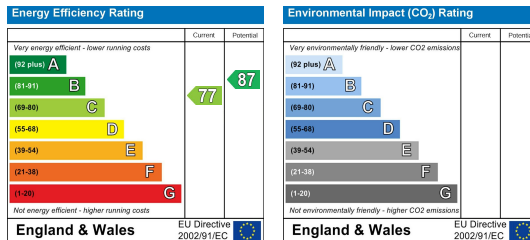

Edgware Office- 194 Station Road, Edgware, HA8 7AT. Tel: 020 8958 1118
Bushey Heath Office- 59 High Road, Bushey, WD23 1EE. Tel: 020 8950 7777
www.benjaminstevens.co.uk