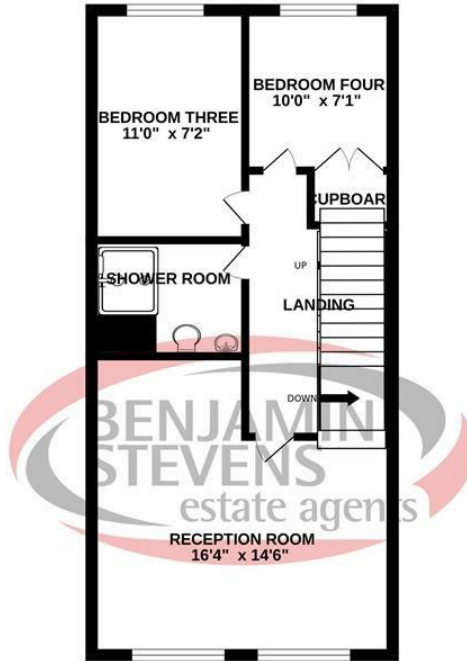

Edgware Office- 194 Station Road, Edgware, HA8 7AT. Tel: 020 8958 1118
Bushey Heath Office- 59 High Road, Bushey, WD23 1EE. Tel: 020 8950 7777
www.benjaminstevens.co.uk