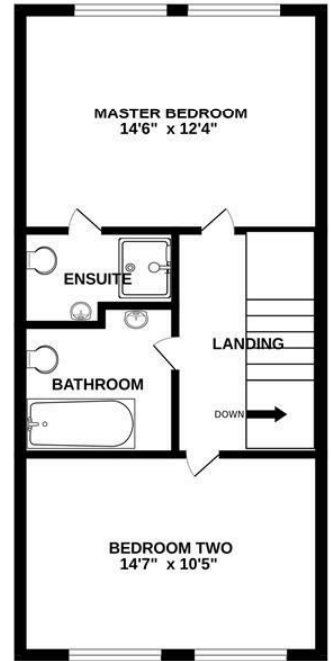

Edgware Office- 194 Station Road, Edgware, HA8 7AT. Tel: 020 8958 1118
Bushey Heath Office- 59 High Road, Bushey, WD23 1EE. Tel: 020 8950 7777
www.benjaminstevens.co.uk