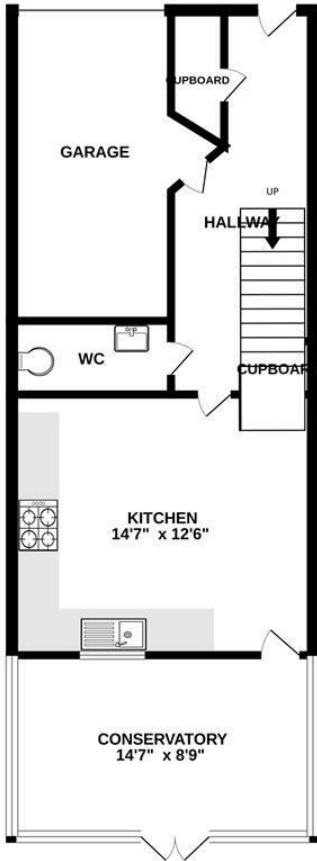

Edgware Office- 194 Station Road, Edgware, HA8 7AT. Tel: 020 8958 1118
Bushey Heath Office- 59 High Road, Bushey, WD23 1EE. Tel: 020 8950 7777
www.benjaminstevens.co.uk