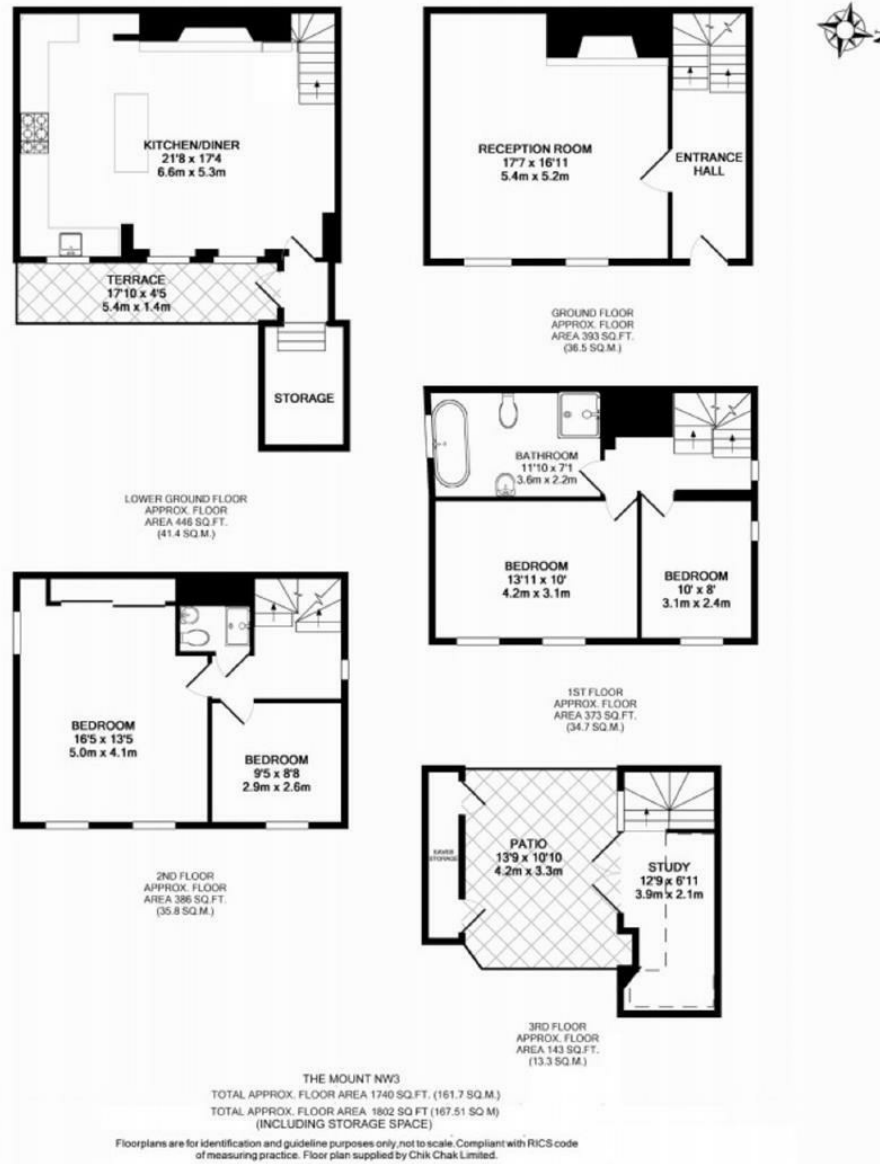

41 Heath Street
Hampstead
London
NW3 6UA

We would be delighted to tell you more
020 7431 4488
info@wayne-silver.com

Important Notice: Wayne & Silver, its clients and any joint agents give notice that 1: They are not authorised to make or give any representations or warranties in relation to the property either here or elsewhere, either on their own behalf or on behalf of their client or otherwise. They assume no responsibility for any statement that may be made in these particulars. These particulars do not form part of any offer or contract and must not be relied upon as statements or representations of fact. 2: Any areas, measurements or distances are approximate. The text, photographs and plans are for guidance only and are not necessarily comprehensive. It should not be assumed that the property has all necessary planning, building regulation or other consents and Wayne & Silver have not tested any services, equipment or facilities. Purchasers must satisfy themselves by inspection or otherwise.