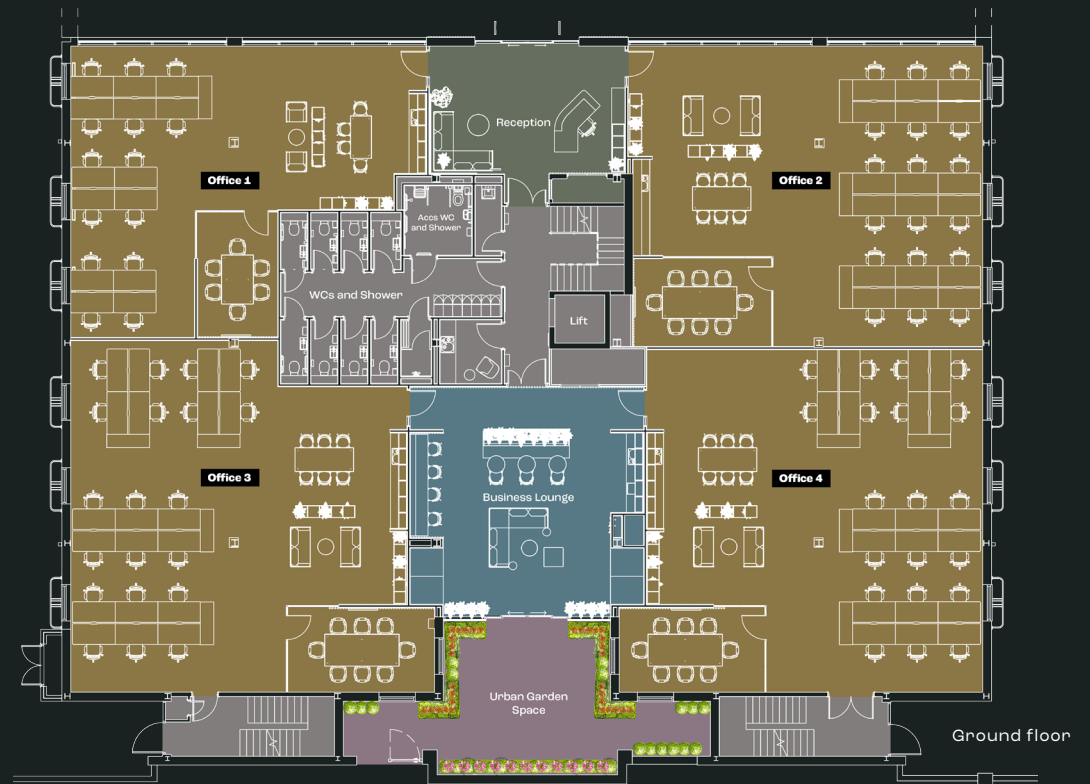

#### OFFICE 1

14 workstations  
1,305 sq ft (121.2 sq m)