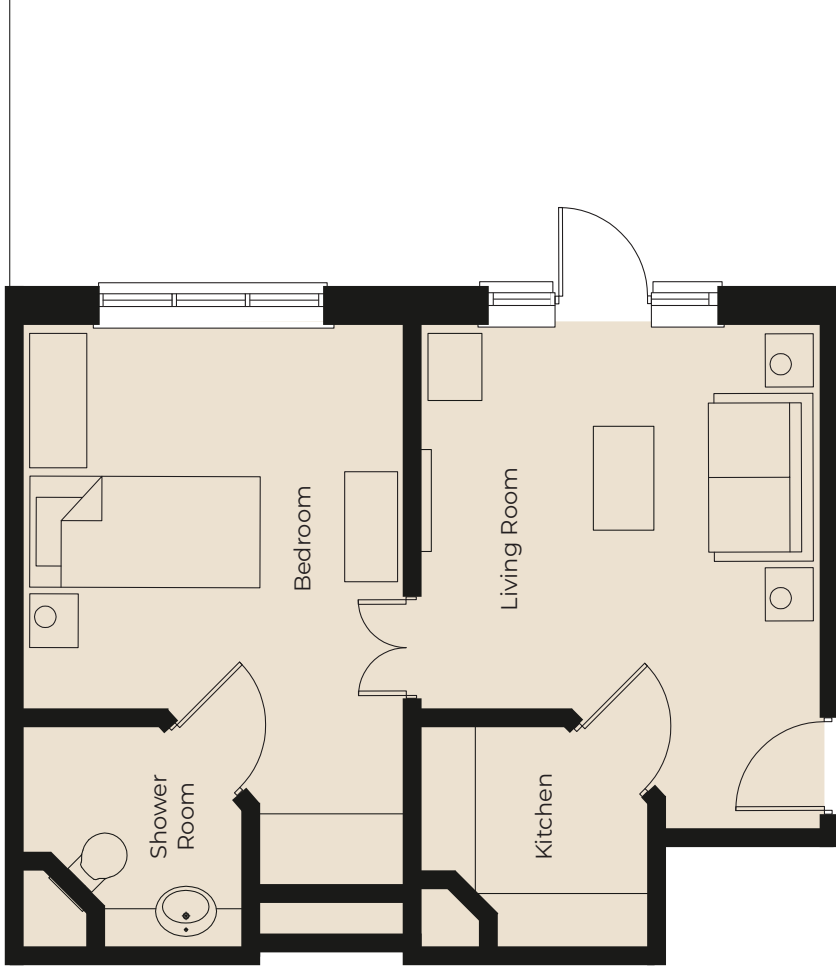

Specification

- Sunny living room with double glazed French doors opening out onto large, enclosed private balcony. Feature fireplace with electric fire.
- Fitted kitchenette with under-counter Neff fridge
- Master bedroom with double glazed window
- En-suite wet room and fitted sanitary ware.
- Central heating radiators in all rooms
- TV points*
- Allocated parking space for one car

These particulars are intended to give a fair and substantially correct overall description. Measurements have been taken at 1500mm skimming height. All dimensions are approximate. Bedroom measurements include the wardrobe if applicable. Room measurements include bay windows if applicable. Furniture layout is to give an indicative impression. Although all efforts have been made to ensure its accuracy at time of print dimensions, fixtures, fittings, finishes and specifications are subject to change without notice. The properties are sold unfurnished.