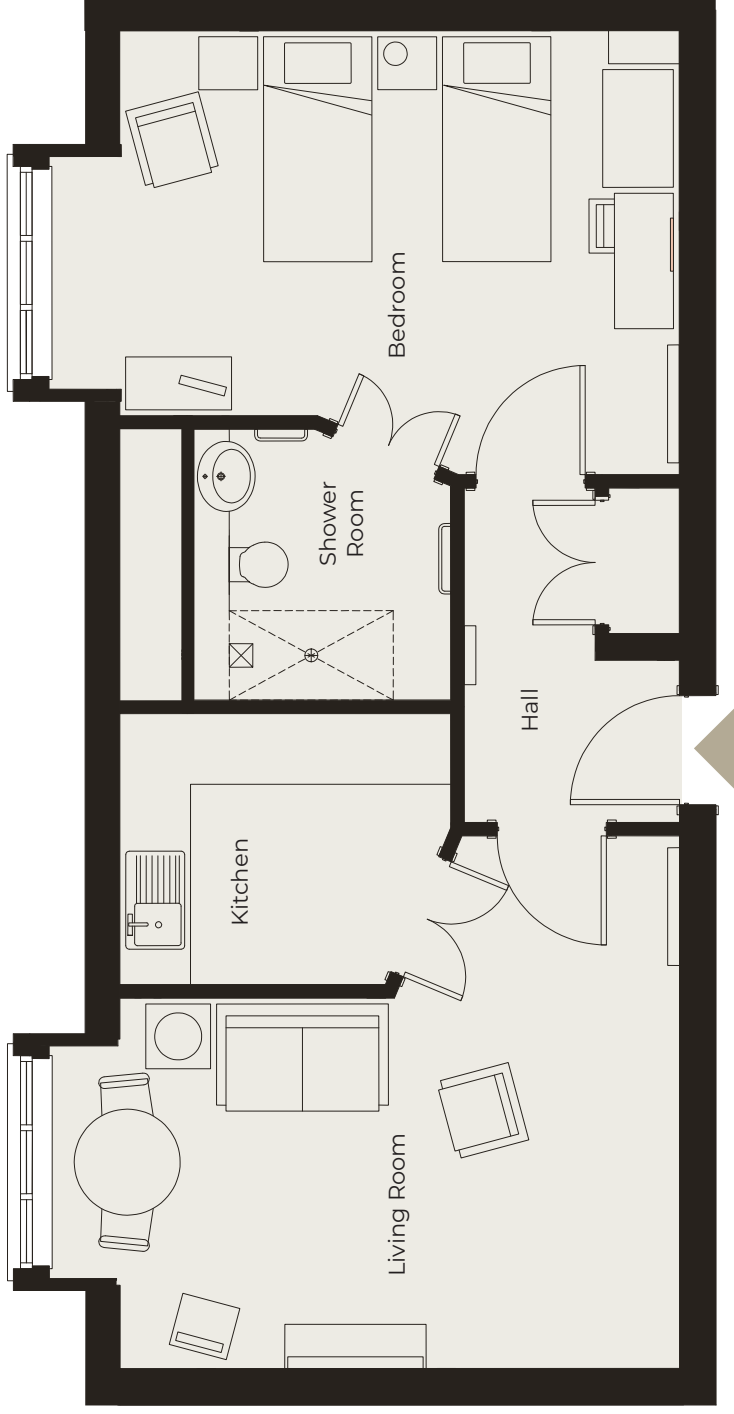

Richmond Villages are pleased to offer this bright and spacious one bedroom, second floor suite. This suite is in a desirable location within the retirement village with easy access to the restaurant, bar, reception, art studio, library, wellness spa, outdoor seating areas, bowling green, café and shop.

Specification

- Spacious living room with remote controlled electric fire with Bath stone effect surround.
- Modern fitted kitchenette with under cupboard lighting and built-in fridge.
- Main bedroom with en-suite shower room.
- En-suite shower room with walk-in shower and fully fitted sanitary ware.
- Entrance hall with storage cupboard.
- Central heating radiators in all rooms.
- TV and satellite points*.
- Laid lawns and well stocked flower borders maintained by the Village Gardeners.
- Allocated parking space for one car.

01235 773970

letcomberegis@richmond-villages.com

Richmond Villages Letcombe Regis,
South Street, Letcombe Regis, Oxfordshire OX12 9RG

61 Village Centre

Second Floor | 587ft²

- Kitchen**
2810mm x 2300mm
9'3" x 7'7"
- Living Room**
4750mm x 3145mm
15'7" x 10'3"
- Bedroom**
4750mm x 3270mm
15'7" x 10'9"
- Shower Room**
2300mm x 2180mm
7'7" x 7'2"

These particulars are intended to give a fair and substantially correct overall description. Measurements have been taken at 1500mm skimming height. All dimensions are approximate. Bedroom measurements include the wardrobe if applicable. Room measurements include bay windows if applicable. Furniture layout is to give an indicative impression. Although all efforts have been made to ensure its accuracy at time of print dimensions, fixtures, fittings, finishes and specifications are subject to change without notice. The properties are sold unfurnished.