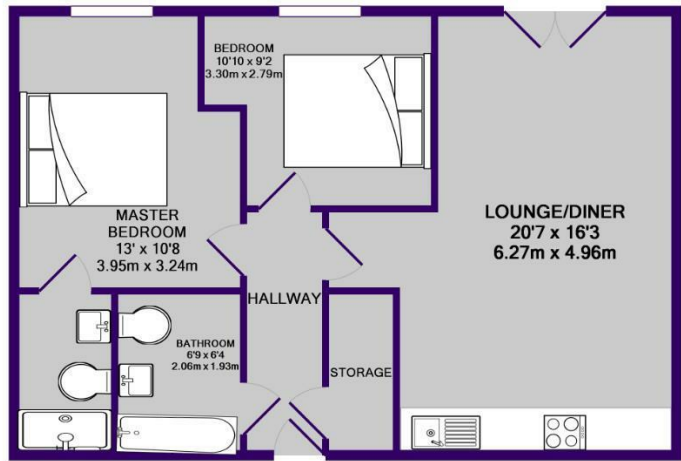

Boasting a modern and spacious interior which has recently been upgraded with new carpets and redecoration, the stylish accommodation briefly comprises; two double bedrooms, a large open plan living room, dining area, fully fitted kitchen with integral appliances (fridge / freezer and dishwasher), fully tiled family bathroom with shower over bath, fully tiled en-suite bathroom to the master bedroom and separate utility cupboard.

TOTAL APPROX. FLOOR AREA 632 SQ.FT. (58.7 SQ.M.)

Whilst every attempt has been made to ensure the accuracy of the floor plan contained here, measurements of doors, windows, rooms and any other items are approximate and no responsibility is taken for any error, omission, or mis-statement. This plan is for illustrative purposes only and should be used as such by any prospective purchaser. The services, systems and appliances shown have not been tested and no guarantee as to their operability or efficiency can be given
Made with Metropix ©2019