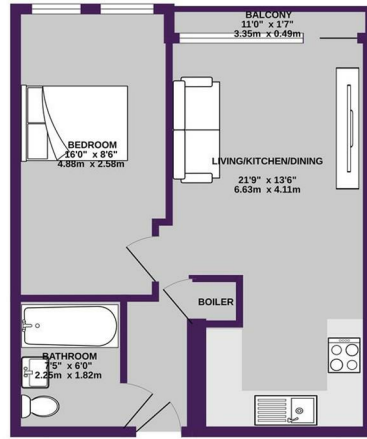

FIFTH FLOOR
434 sq.ft. (40.3 sq.m.) approx.

Energy Efficiency Rating		Environmental Impact (CO₂) Rating	
Band	Score	Band	Score
A	92	A	88
B	81	B	68
C	69	C	50
D	55	D	35
E	39	E	22
F	29	F	15
G	13	G	10

England & Wales

Ascend
Built on higher standards