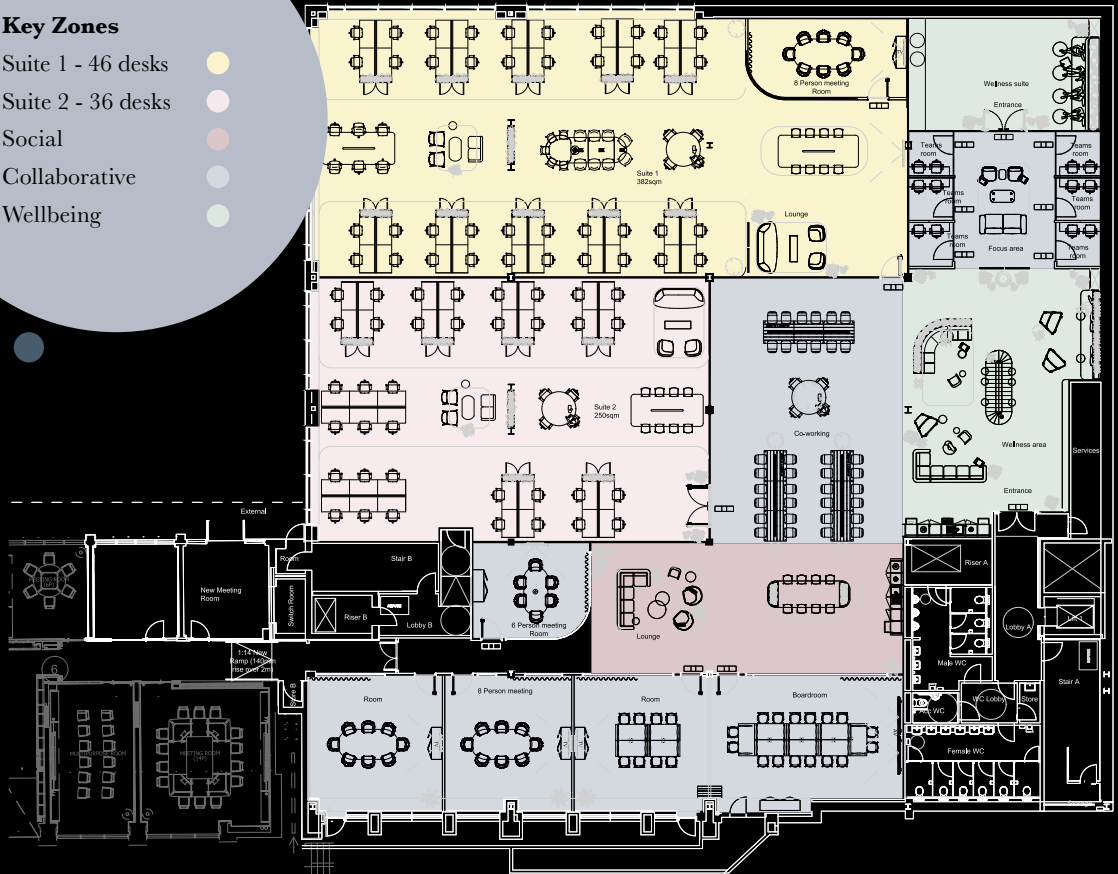

Nest at Glasshouse offers coworking and made and managed workspace. It's a place where ideas can flourish, incubate and hatch. It's a place like no other, where community and collaboration flourish.

Situated on Level 1 of Glasshouse, with floor to ceiling windows, Nest offers a sanctuary away from the hustle and bustle and noise of everyday life. It's home to a bespoke wellbeing area, so whether you're looking for meditation space, yoga space or simply a quiet space to collect your thoughts, you can find your zen and re-charge.

Breakout-spaces **MEETING ROOMS** *shared kitchen* **ON-SITE GYM**
VIDEO CALL ROOMS *coffee shop and bar* **WELLBEING SPACE**
ON-SITE GRADE II LISTED PUB & RESTAURANT *woodland walking*
running & cycling paths **COMMUNITY EVENTS PROGRAMME**

*Space available from 1 desk up to 7,632 sq ft
Up to 100gb connectivity and 5G ready*

FLOORPLAN *and* SPECIFICATION

Key Zones

Suite 1 - 46 desks

Suite 2 - 36 desks

Social

Collaborative

Wellbeing