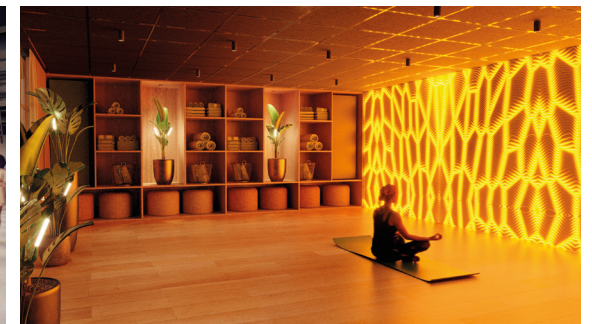

State-of-the art office space available from January 2023.

Glasshouse is a rare haven for innovative, hi-tech companies, offering a range of contemporary office space. In a crowded, hectic world, where space is scarce, Glasshouse bucks the trend, with generous workspaces set in beautiful, extensive grounds, surrounded by exceptional facilities. More than this, it's home to a collaborative community. A place where like-minded, future-facing businesses live, breathe and participate under one roof. Glasshouse is more than a workspace, it's a platform for ideas and success. Because at Glasshouse, ideas are housed, but never contained.

Nest at Glasshouse offers coworking and made and managed workspace. It's a place where ideas can flourish, incubate and hatch. It's a place like no other, where community and collaboration flourish.

Situated on Level 1 of Glasshouse, with floor to ceiling windows, Nest offers a sanctuary away from the hustle and bustle and noise of everyday life. It's home to a bespoke wellbeing area, so whether you're looking for meditation space, yoga space or simply a quiet space to collect your thoughts, you can find your zen and re-charge.

Breakout-spaces **MEETING ROOMS** *shared kitchen* **ON-SITE GYM**
VIDEO CALL ROOMS *coffee shop and bar* **WELLBEING SPACE**
ON-SITE GRADE II LISTED PUB & RESTAURANT *woodland walking*
running & cycling paths **COMMUNITY EVENTS PROGRAMME**

*Space available from 1 desk up to 7,632 sq ft
Up to 100gb connectivity and 5G ready*