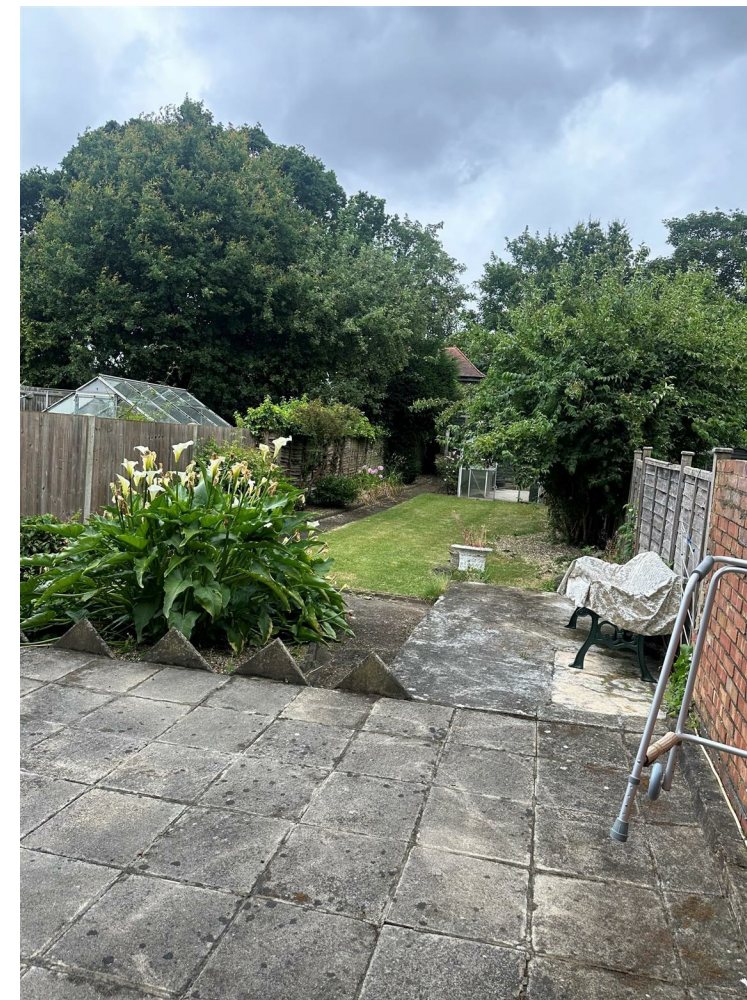

Situated in the desirable area of Ealing, you'll find yourself surrounded by a peaceful and quiet neighbourhood, ideal for those seeking a tranquil retreat from the hustle and bustle of city life.

Contact us today to arrange a viewing and take the first step towards living in this lovely property on Brunswick Road.