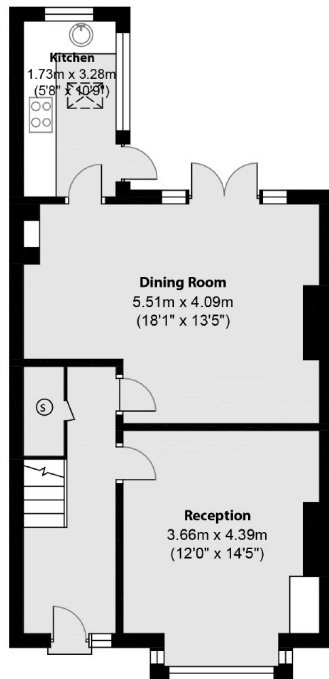

## Second Floor

## Ground Floor

## First Floor

Main area: Approx. 115.1 sq. meters (1,238.5 sq. feet)

Robertson Smith & Kempson Northfields Sales  
 116 Northfield Avenue,  
 London, W13 9RT  
 020 8566 2340  
[northfieldssales@robertsonsmithandkempson.co.uk](mailto:northfieldssales@robertsonsmithandkempson.co.uk)