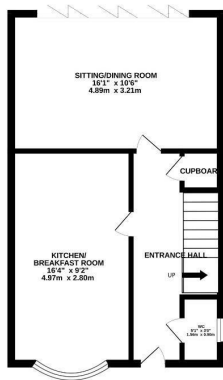

Disclaimer

O’Riordan Bond Estate Agents Limited has not tested apparatus, equipment, fittings or services and so cannot verify they are in working order. The buyer is advised to obtain verification from their solicitor or surveyor.

O’Riordan Bond Weston Favell Sales
01604 784007

westonfavell@oriordanbond.co.uk

GROUND FLOOR