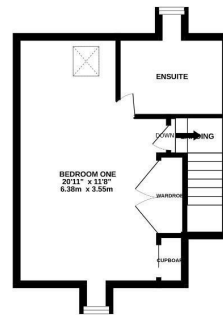

10 Fitzgerald Court

Little Billing

NN3 9EL

GUIDE PRICE £330,000

A well presented four bedroom semi-detached home, built in 2014, part of a unique 'Art Deco' style development. The property is ideally located to Northampton Academy, Weston Favell Shopping Centre and other local amenities including good primary schools. There is easy access to the M1 motorway and major link roads.

The spacious accommodation comprises entrance hall, cloakroom/WC, kitchen/breakfast room with integrated appliances, sitting/dining room with bi-folding doors to the rear garden, four good size bedrooms and a family bathroom with the master bedroom providing an en-suite shower room. Outside is a front garden with driveway to side leading to a single garage. The rear garden is enclosed and designed for low maintenance. Further benefits include uPVC double glazing, gas radiator heating and a mechanical heat recovery ventilation system. (A/1169/M)

Additional information

- Council Tax Band: C
- Energy Efficiency Rating: C

Viewing

Viewing strictly by appointment – details below

Disclaimer

O’Riordan Bond Estate Agents Limited has not tested apparatus, equipment, fittings or services and so cannot verify they are in working order. The buyer is advised to obtain verification from their solicitor or surveyor.

O’Riordan Bond Weston Favell Sales
01604 784007

westonfavell@oriordanbond.co.uk

2ND FLOOR