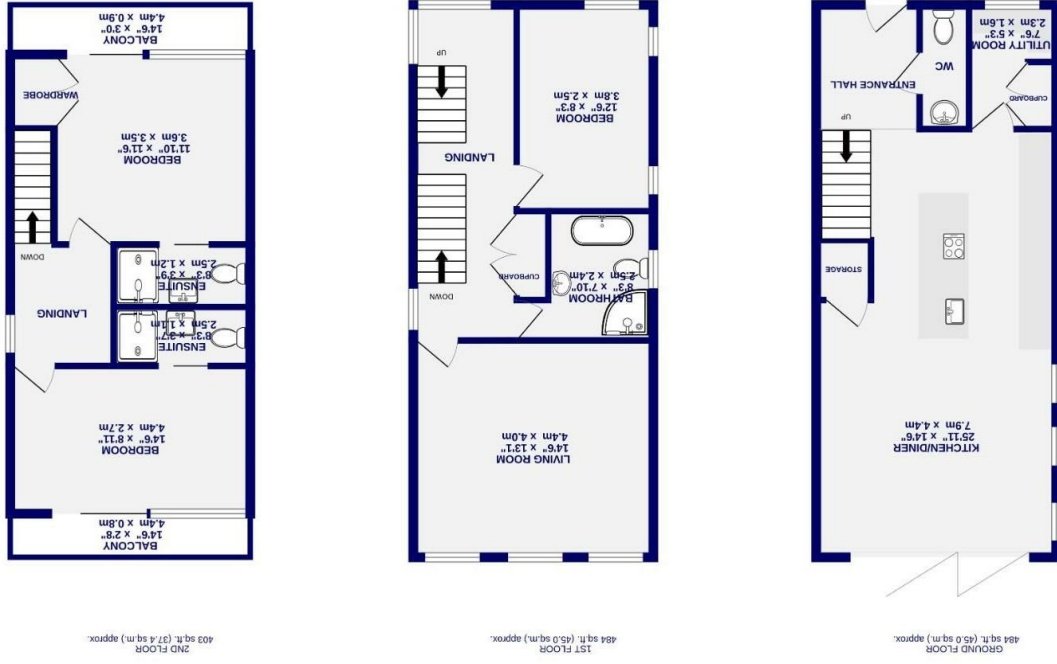

- Epc tba
 - Garden & Off Street Parking
 - Large Open Plan Statement Kitchen
 - Three Luxury Bathrooms
 - Three/Four Bedrooms
 - Featured on Grand Designs
 - Detached House
 - Individually Designed & Constructed
- Freehold
Council Tax Band - New Build
- # Rosemary Road Lowfield Green, York YO24 3FN

Rosemary Road
Lowfield Green, York
YO24 3FN

Offers Over £550,000

An individually designed and constructed detached family house, forming part of this exclusive development close to the heart of Acomb, with its extensive range of shops and local amenities.

This particular property has featured in the Grand Designs programme on Channel 4 has been built to the owners exacting standards with a contemporary open plan design, yet offering versatile family living accommodation with a range of unique design features including; open steel staircase, balconies atrium style hallway and many more.