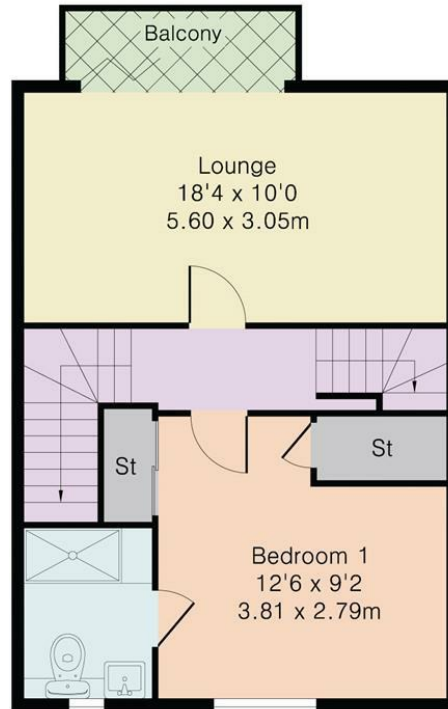

70 Fore Street, Hertford, Hertfordshire, SG14 1BY

70 Fore Street, Hertford, Hertfordshire, SG14 1BY

Approximate Gross Internal Area 1273 sq ft – 118 sq m

Ground Floor

First Floor

Second Floor

These particulars, whilst believed to be accurate are set out as a general outline only for guidance and do not constitute any part of an offer or contract. Intending purchasers should not rely on them as statements of representation of fact, but must satisfy themselves by inspection or otherwise as to their accuracy. No person in this firm's employment has the authority to make or give any representation or warranty in respect of the property.