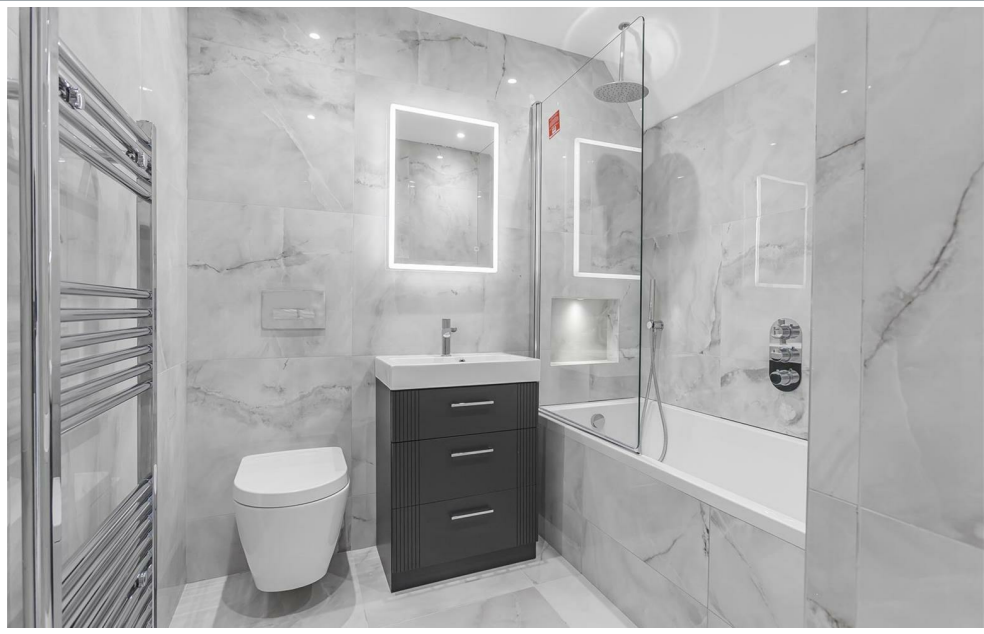

70 Fore Street, Hertford, Hertfordshire, SG14 1BY