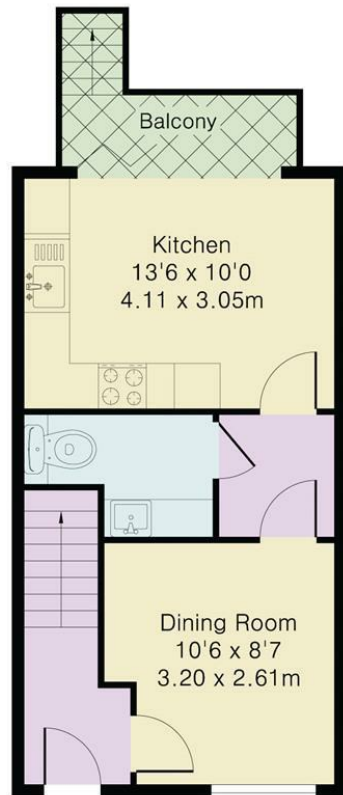

70 Fore Street, Hertford, Hertfordshire, SG14 1BY

70 Fore Street, Hertford, Hertfordshire, SG14 1BY

Approximate Gross Internal Area 1273 sq ft – 118 sq m

Ground Floor

First Floor

Second Floor

These particulars, whilst believed to be accurate are set out as a general outline only for guidance and do not constitute any part of an offer or contract. Intending purchasers should not rely on them as statements of representation of fact, but must satisfy themselves by inspection or otherwise as to their accuracy. No person in this firm's employment has the authority to make or give any representation or warranty in respect of the property.