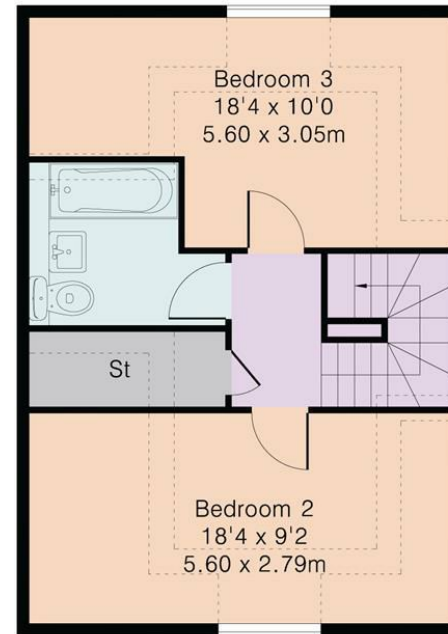

70 Fore Street, Hertford, Hertfordshire, SG14 1BY

70 Fore Street, Hertford, Hertfordshire, SG14 1BY

Approximate Gross Internal Area 1273 sq ft – 118 sq m

Ground Floor

First Floor

Second Floor

These particulars, whilst believed to be accurate are set out as a general outline only for guidance and do not constitute any part of an offer or contract. Intending purchasers should not rely on them as statements of representation of fact, but must satisfy themselves by inspection or otherwise as to their accuracy. No person in this firm's employment has the authority to make or give any representation or warranty in respect of the property.