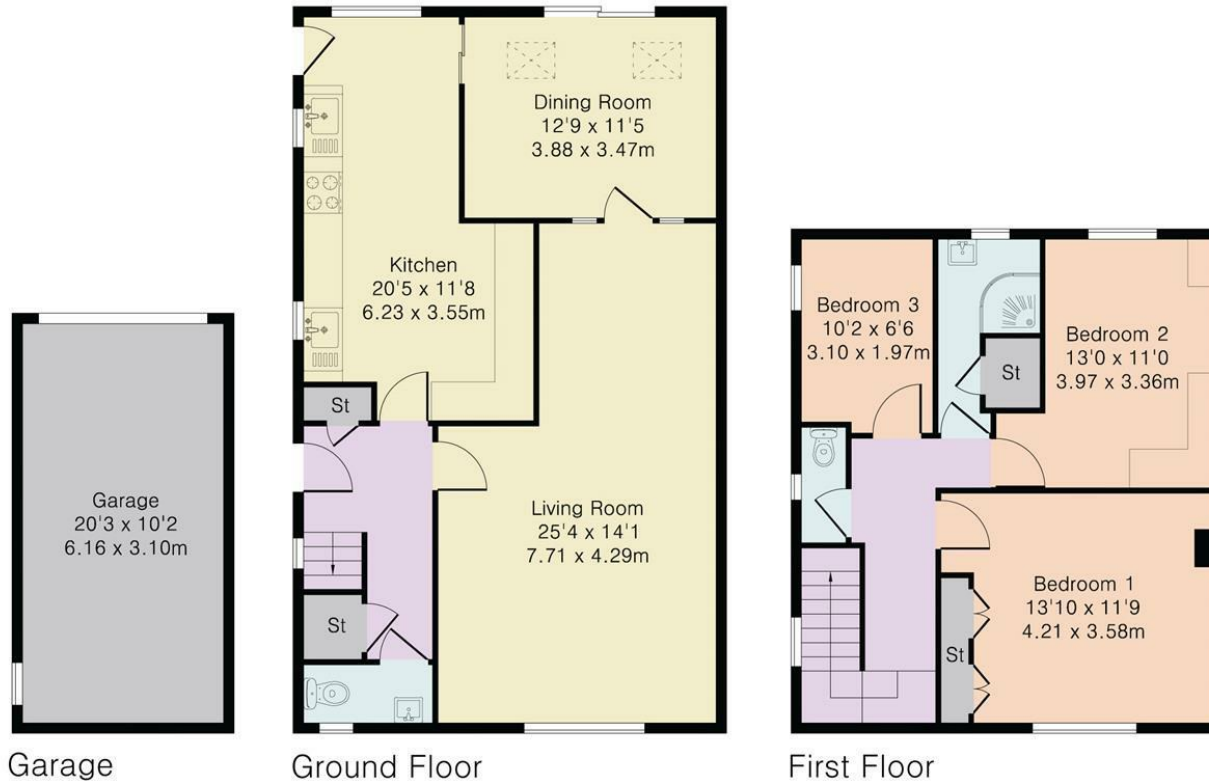

Approximate Gross Internal Area 1463 sq ft – 135 sq m
Ground Floor Area 746 sq ft 69 sq m
First Floor Area 511 sq ft – 47 sq m
Garage Area 206 sq ft – 19 sq m

These particulars, whilst believed to be accurate are set out as a general outline only for guidance and do not constitute any part of an offer or contract. Intending purchasers should not rely on them as statements of representation of fact, but must satisfy themselves by inspection or otherwise as to their accuracy. No person in this firm's employment has the authority to make or give any representation or warranty in respect of the property.