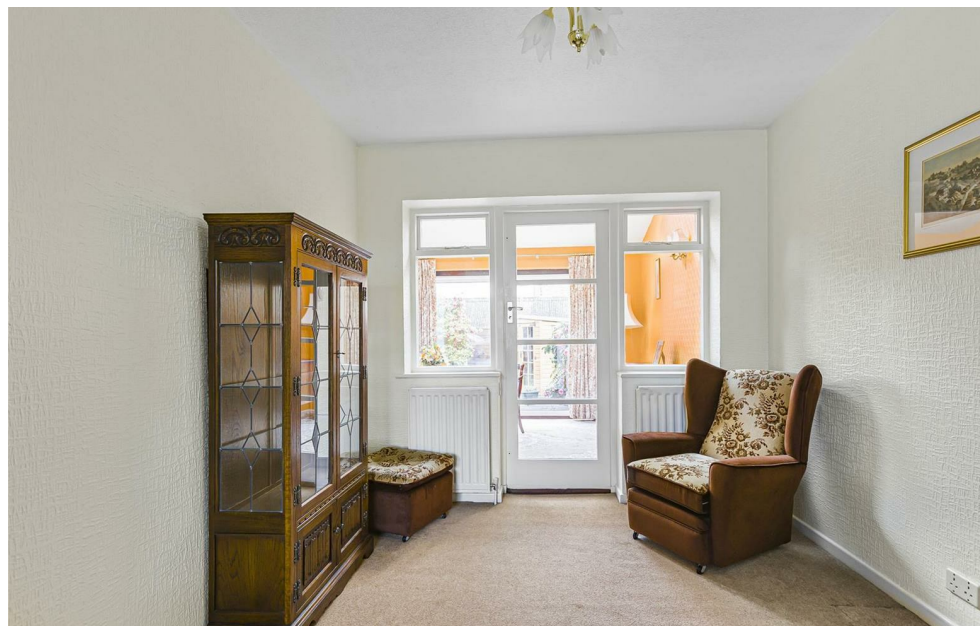

70 Fore Street, Hertford, Hertfordshire, SG14 1BY