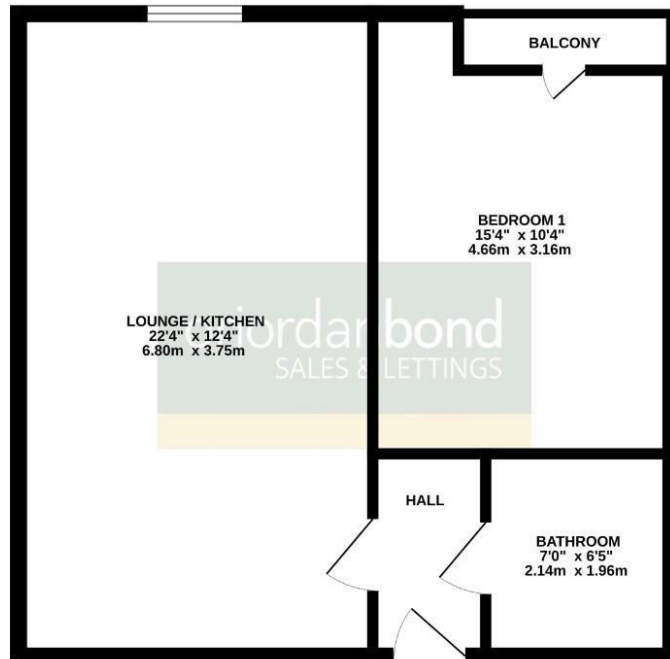

506 sq.ft. (47.0 sq.m.) approx.