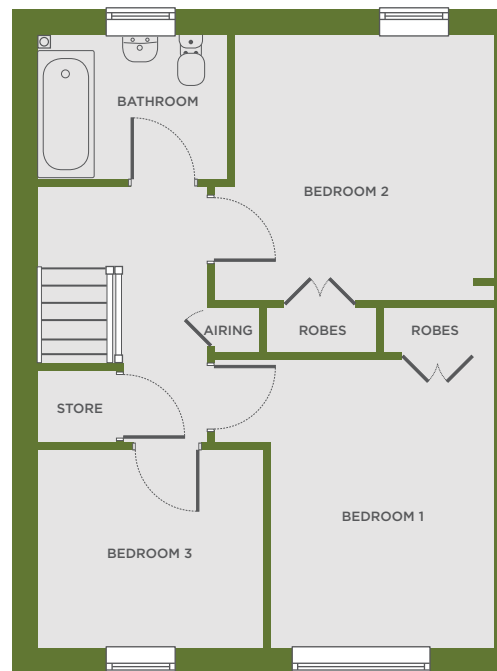

The Attila

3 BEDROOM HOME

Broadacres

The Attila

3 BEDROOM HOME

GROUND FLOOR

FIRST FLOOR

Room	Length (max)	Width (max)
Living	3580mm	6013mm
Kitchen	4425mm	3825mm
WC	1450mm	1813mm
Hall	4425mm	2088mm
Bedroom 1	4500mm	3690mm
Bedroom 2	3510mm	3690mm
Bedroom 3	2605mm	2990mm
Bathroom	1906mm	2476mm
Landing	3404mm	2922mm

Total area: 97.4m²