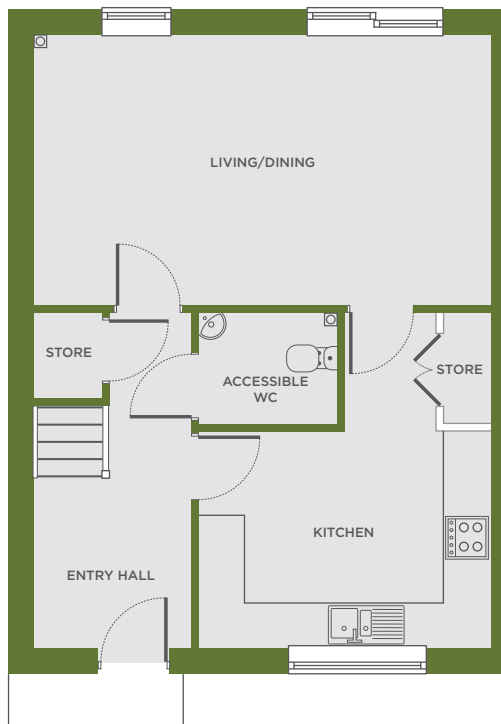

The Attila

3 BEDROOM HOME

Broadacres

The Attila

3 BEDROOM HOME

GROUND FLOOR

FIRST FLOOR

Room	Length (max)	Width (max)
Living	3580mm	6013mm
Kitchen	4425mm	3825mm
WC	1450mm	1813mm
Hall	4425mm	2088mm
Bedroom 1	4500mm	3690mm
Bedroom 2	3510mm	3690mm
Bedroom 3	2605mm	2990mm
Bathroom	1906mm	2476mm
Landing	3404mm	2922mm

Total area: 97.4m²