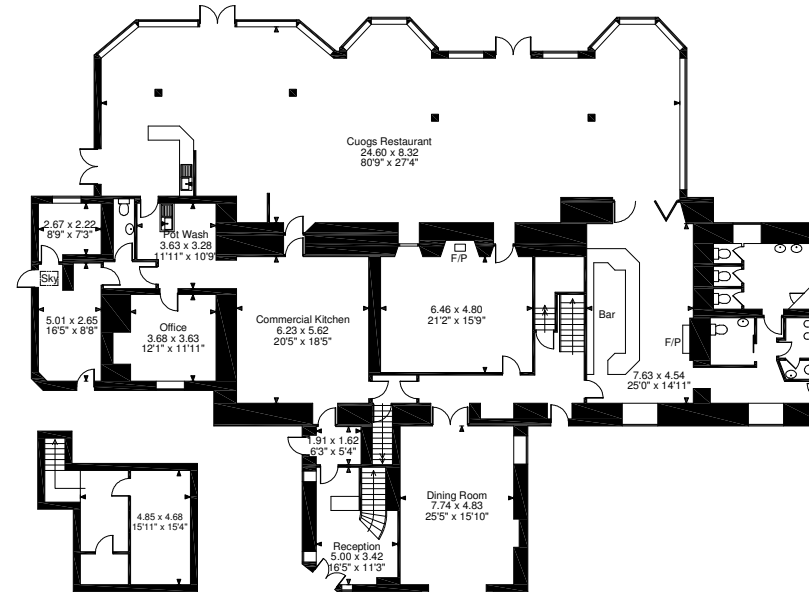

Plas Dolguog Hotel, Felingerrig, Nr Machynlleth
Main House gross internal area = 9,073 sq ft / 843 sq m
Garage & Stables gross internal area = 2,094 sq ft / 195 sq m
Coach House gross internal area = 1,673 sq ft / 155 sq m
Store & Laundry gross internal area = 435 sq ft / 40 sq m

Second Floor

Stables Ground Floor

Stables First Floor

First Floor

The Coach House

Ground Floor

Cellar

FOR ILLUSTRATIVE PURPOSES ONLY - NOT TO SCALE

The position & size of doors, windows, appliances and other features are approximate only.

□ □ □ □ Denotes restricted head height

© ehouse. Unauthorised reproduction prohibited. Drawing ref. dig/8384806/CBL