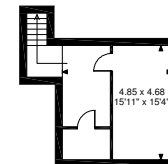

Plas Dolguog Hotel, Felingerrig, Nr Machynlleth
Main House gross internal area = 9,073 sq ft / 843 sq m
Garage & Stables gross internal area = 2,094 sq ft / 195 sq m
Coach House gross internal area = 1,673 sq ft / 155 sq m
Store & Laundry gross internal area = 435 sq ft / 40 sq m

Second Floor

Stables Ground Floor

Stables First Floor

First Floor

The Coach House

Ground Floor

Cellar

FOR ILLUSTRATIVE PURPOSES ONLY - NOT TO SCALE

The position & size of doors, windows, appliances and other features are approximate only.

□ □ □ □ Denotes restricted head height

© ehouse. Unauthorised reproduction prohibited. Drawing ref. dig/8384806/CBL