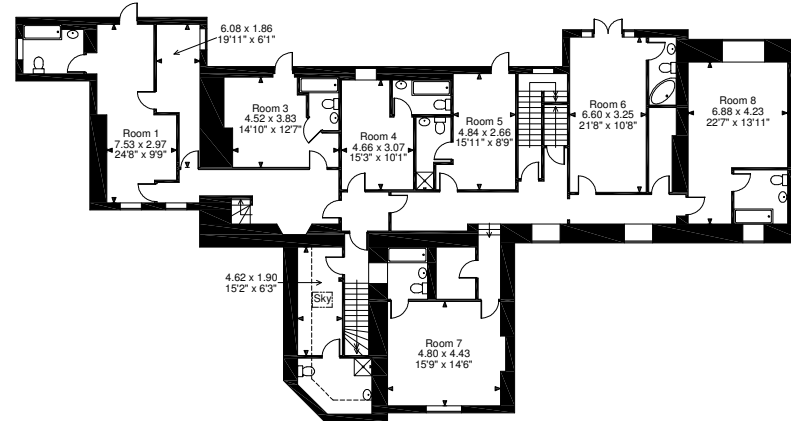

Plas Dolguog Hotel, Felingerrig, Nr Machynlleth
Main House gross internal area = 9,073 sq ft / 843 sq m
Garage & Stables gross internal area = 2,094 sq ft / 195 sq m
Coach House gross internal area = 1,673 sq ft / 155 sq m
Store & Laundry gross internal area = 435 sq ft / 40 sq m

Second Floor

Stables Ground Floor

Stables First Floor

First Floor

The Coach House

Ground Floor

Cellar

FOR ILLUSTRATIVE PURPOSES ONLY - NOT TO SCALE

The position & size of doors, windows, appliances and other features are approximate only.

□ □ □ □ Denotes restricted head height

© ehouse. Unauthorised reproduction prohibited. Drawing ref. dig/8384806/CBL