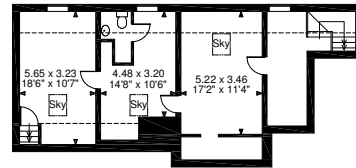

Plas Dolguog Hotel, Felingerrig, Nr Machynlleth
Main House gross internal area = 9,073 sq ft / 843 sq m
Garage & Stables gross internal area = 2,094 sq ft / 195 sq m
Coach House gross internal area = 1,673 sq ft / 155 sq m
Store & Laundry gross internal area = 435 sq ft / 40 sq m

Second Floor

Stables Ground Floor

Stables First Floor

First Floor

The Coach House

Ground Floor

Cellar

FOR ILLUSTRATIVE PURPOSES ONLY - NOT TO SCALE

The position & size of doors, windows, appliances and other features are approximate only.

□ □ □ □ Denotes restricted head height

© ehouse. Unauthorised reproduction prohibited. Drawing ref. dig/8384806/CBL