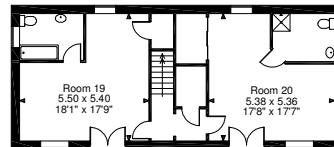

Plas Dolguog Hotel, Felingerrig, Nr Machynlleth
Main House gross internal area = 9,073 sq ft / 843 sq m
Garage & Stables gross internal area = 2,094 sq ft / 195 sq m
Coach House gross internal area = 1,673 sq ft / 155 sq m
Store & Laundry gross internal area = 435 sq ft / 40 sq m

Second Floor

Stables Ground Floor

Stables First Floor

First Floor

The Coach House

Ground Floor

Cellar

FOR ILLUSTRATIVE PURPOSES ONLY - NOT TO SCALE

The position & size of doors, windows, appliances and other features are approximate only.

□ □ □ □ Denotes restricted head height

© ehouse. Unauthorised reproduction prohibited. Drawing ref. dig/8384806/CBL