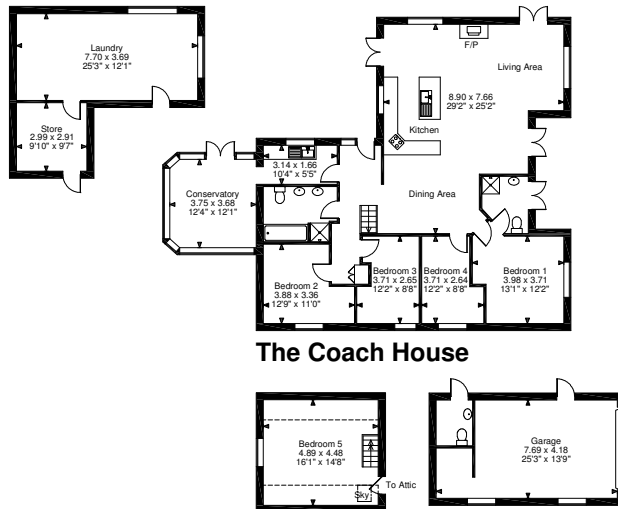

Plas Dolguog Hotel, Felingerrig, Nr Machynlleth
Main House gross internal area = 9,073 sq ft / 843 sq m
Garage & Stables gross internal area = 2,094 sq ft / 195 sq m
Coach House gross internal area = 1,673 sq ft / 155 sq m
Store & Laundry gross internal area = 435 sq ft / 40 sq m

Second Floor

Stables Ground Floor

Stables First Floor

First Floor

The Coach House

Ground Floor

Cellar

FOR ILLUSTRATIVE PURPOSES ONLY - NOT TO SCALE

The position & size of doors, windows, appliances and other features are approximate only.

□ □ □ □ Denotes restricted head height

© ehouse. Unauthorised reproduction prohibited. Drawing ref. dig/8384806/CBL