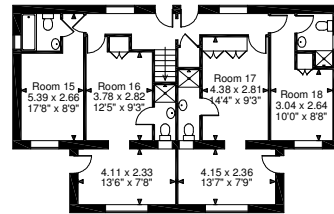

Plas Dolguog Hotel, Felingerrig, Nr Machynlleth
Main House gross internal area = 9,073 sq ft / 843 sq m
Garage & Stables gross internal area = 2,094 sq ft / 195 sq m
Coach House gross internal area = 1,673 sq ft / 155 sq m
Store & Laundry gross internal area = 435 sq ft / 40 sq m

Second Floor

Stables Ground Floor

Stables First Floor

First Floor

The Coach House

Ground Floor

Cellar

FOR ILLUSTRATIVE PURPOSES ONLY - NOT TO SCALE

The position & size of doors, windows, appliances and other features are approximate only.

□ □ □ □ Denotes restricted head height

© ehouse. Unauthorised reproduction prohibited. Drawing ref. dig/8384806/CBL