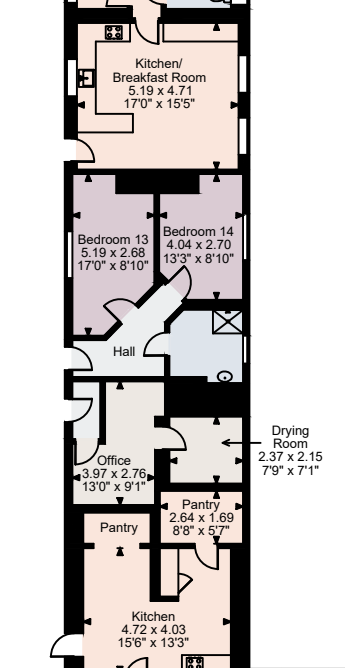

# Aberclydach House, Powys

Internal area 8,843 sq ft (822 sq m)

Lower Ground Floor

Ground Floor

First Floor

Second Floor

- Garage- 972cmx502cm
- Store- 411cmx266cm
- Store- 420cmx268cm
- Cabin Room- 422cmx206cm
- Music Room- 243cmx242cm
- Meditation Room- 503cmx419cm
- Meditation Room Hall- 416cmx145cm

**FOR ILLUSTRATIVE PURPOSES ONLY - NOT TO SCALE**

The position & size of doors, windows, appliances and other features are approximate only.

☐☐☐ Denotes restricted head height

© ehouse. Unauthorised reproduction prohibited. Drawing ref. dig/8556639/KRA