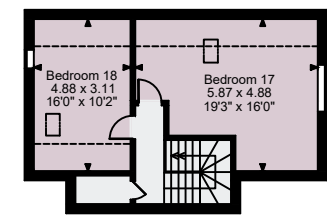

# Aberclydach House, Powys

Internal area 8,843 sq ft (822 sq m)

Lower Ground Floor

Ground Floor

First Floor

Second Floor

- Garage- 972cmx502cm
- Store- 411cmx266cm
- Store- 420cmx268cm
- Cabin Room- 422cmx206cm
- Music Room- 243cmx242cm
- Meditation Room- 503cmx419cm
- Meditation Room Hall- 416cmx145cm

**FOR ILLUSTRATIVE PURPOSES ONLY - NOT TO SCALE**

The position & size of doors, windows, appliances and other features are approximate only.

☐☐☐ Denotes restricted head height

© ehouse. Unauthorised reproduction prohibited. Drawing ref. dig/8556639/KRA