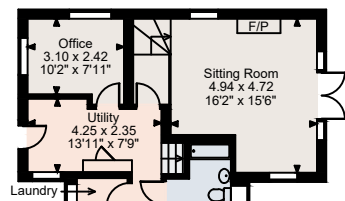

# Aberclydach House, Powys

Internal area 8,843 sq ft (822 sq m)

Lower Ground Floor

Ground Floor

First Floor

Second Floor

- Garage- 972cmx502cm
- Store- 411cmx266cm
- Store- 420cmx268cm
- Cabin Room- 422cmx206cm
- Music Room- 243cmx242cm
- Meditation Room- 503cmx419cm
- Meditation Room Hall- 416cmx145cm

**FOR ILLUSTRATIVE PURPOSES ONLY - NOT TO SCALE**

The position & size of doors, windows, appliances and other features are approximate only.

☐☐☐ Denotes restricted head height

© ehouse. Unauthorised reproduction prohibited. Drawing ref. dig/8556639/KRA