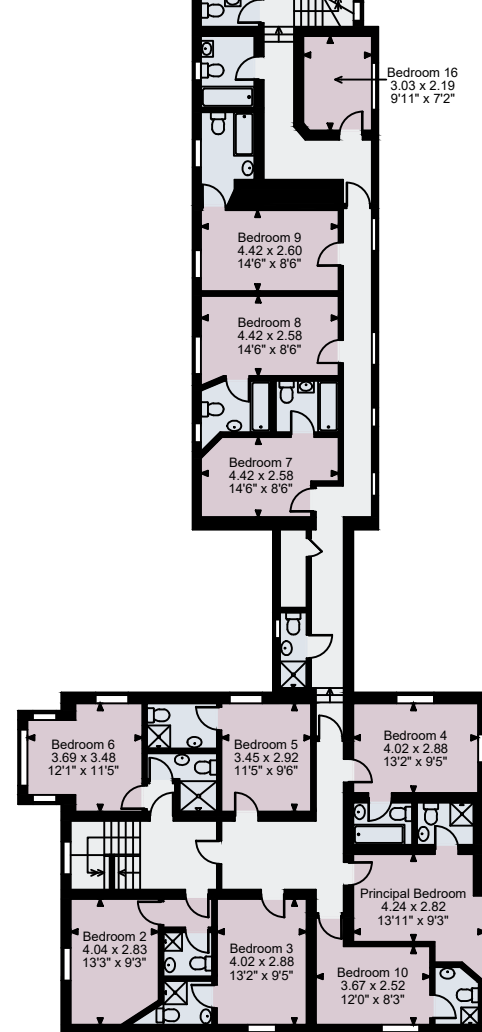

# Aberclydach House, Powys

Internal area 8,843 sq ft (822 sq m)

Lower Ground Floor

Ground Floor

First Floor

Second Floor

- Garage- 972cmx502cm
- Store- 411cmx266cm
- Store- 420cmx268cm
- Cabin Room- 422cmx206cm
- Music Room- 243cmx242cm
- Meditation Room- 503cmx419cm
- Meditation Room Hall- 416cmx145cm

**FOR ILLUSTRATIVE PURPOSES ONLY - NOT TO SCALE**

The position & size of doors, windows, appliances and other features are approximate only.

☐☐☐ Denotes restricted head height

© ehouse. Unauthorised reproduction prohibited. Drawing ref. dig/8556639/KRA