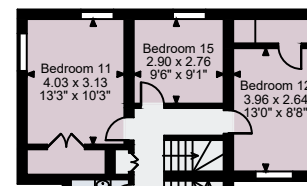

# Aberclydach House, Powys

Internal area 8,843 sq ft (822 sq m)

Lower Ground Floor

Ground Floor

First Floor

Second Floor

- Garage- 972cmx502cm
- Store- 411cmx266cm
- Store- 420cmx268cm
- Cabin Room- 422cmx206cm
- Music Room- 243cmx242cm
- Meditation Room- 503cmx419cm
- Meditation Room Hall- 416cmx145cm

**FOR ILLUSTRATIVE PURPOSES ONLY - NOT TO SCALE**

The position & size of doors, windows, appliances and other features are approximate only.

☐☐☐ Denotes restricted head height

© ehouse. Unauthorised reproduction prohibited. Drawing ref. dig/8556639/KRA