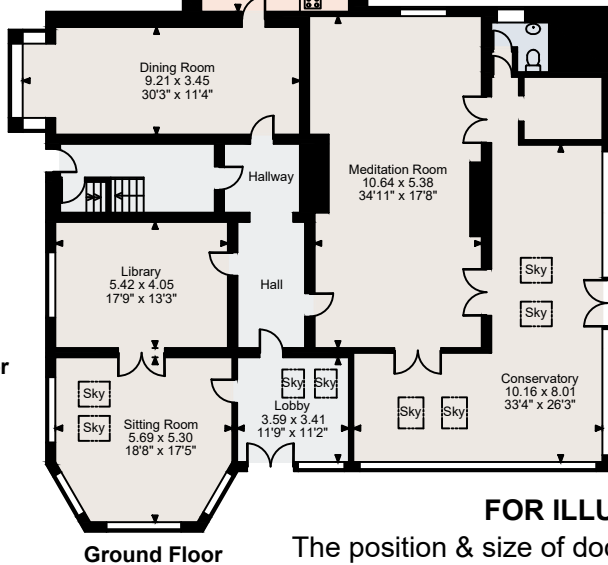

# Aberclydach House, Powys

Internal area 8,843 sq ft (822 sq m)

Lower Ground Floor

Ground Floor

First Floor

Second Floor

- Garage- 972cmx502cm
- Store- 411cmx266cm
- Store- 420cmx268cm
- Cabin Room- 422cmx206cm
- Music Room- 243cmx242cm
- Meditation Room- 503cmx419cm
- Meditation Room Hall- 416cmx145cm

**FOR ILLUSTRATIVE PURPOSES ONLY - NOT TO SCALE**

The position & size of doors, windows, appliances and other features are approximate only.

☐☐☐ Denotes restricted head height

© ehouse. Unauthorised reproduction prohibited. Drawing ref. dig/8556639/KRA