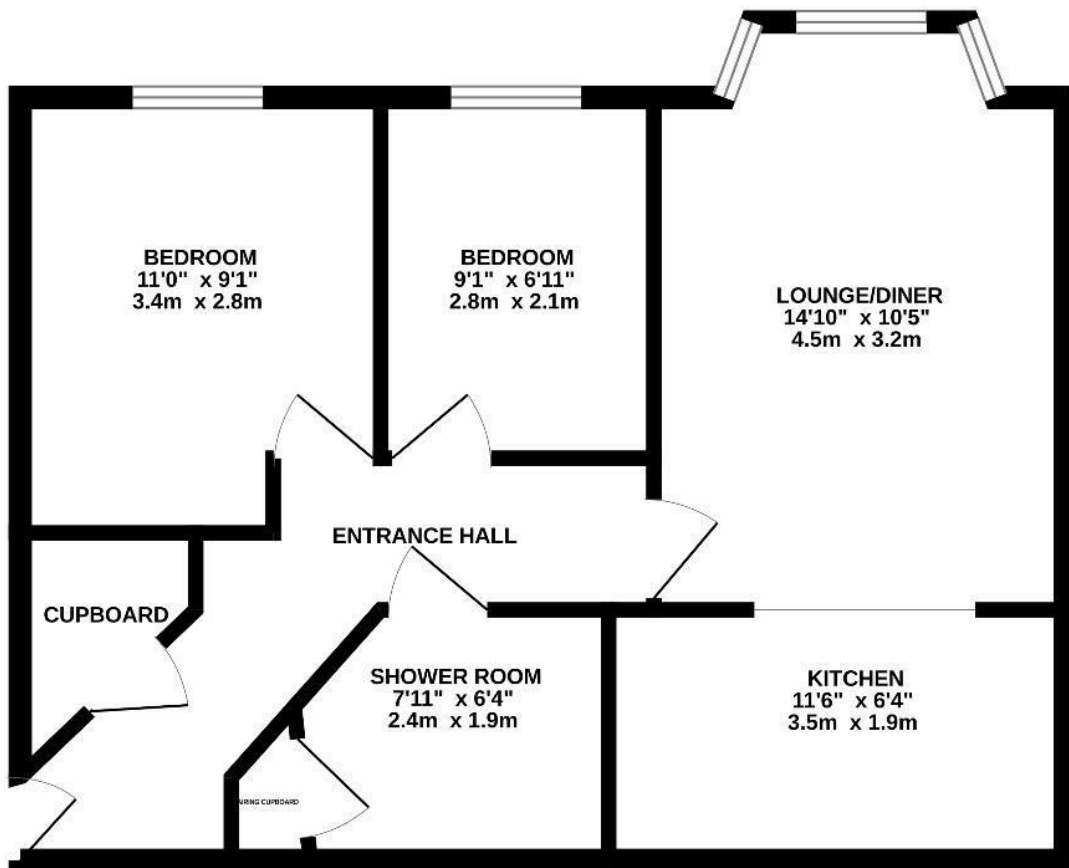

40 Henley House The Spinnakers

Aigburth, Liverpool, L19 3RZ

Offers in excess of £170,000

TOTAL FLOOR AREA : 520 sq.ft. (48.3 sq.m.) approx.

Tel: 01516013003