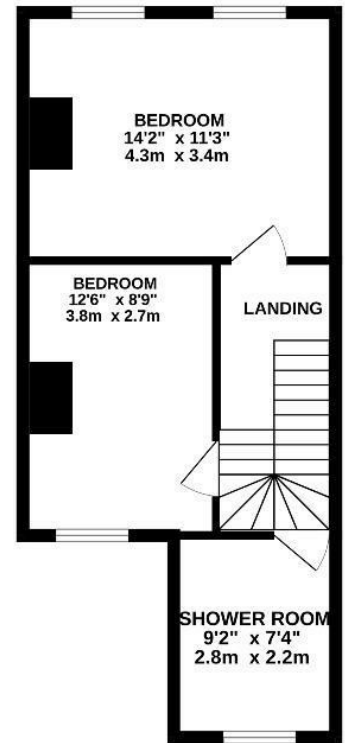

7 Castle Street

Woolton, Liverpool, L25 7SW

Offers over £275,000

TOTAL FLOOR AREA : 1066 sq.ft. (99.0 sq.m.) approx.

Made with Metropix ©2024