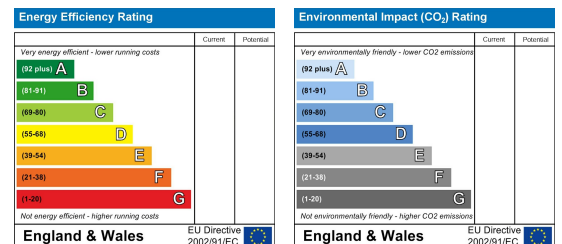

Energy Efficiency Graph

82 Coronation Road, Crosby, Liverpool L23 5RH

Tel: 0151 909 3003
Email: crosby@abode.group.co.uk
Web: www.abode-group.co.uk

6 Allerton Road, Mossley Hill, Liverpool, L18 1LN

Tel: 0151 601 3003
Email: allerton@abode-group.co.uk
Web: www.abode-group.co.uk

2 Chapel Lane, Formby, Liverpool, L37 4DU

Tel: 01704 827 402
Email: formby@abode-group.co.uk
Web: www.abode-group.co.uk