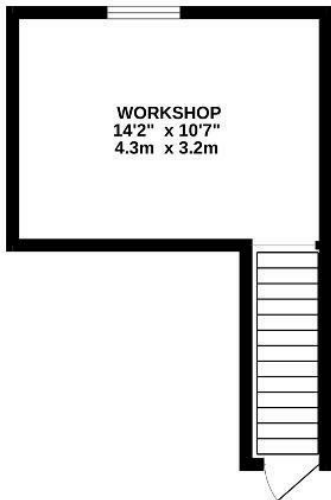

7 Castle Street

Woolton, Liverpool, L25 7SW

Offers over £275,000

TOTAL FLOOR AREA : 1066 sq.ft. (99.0 sq.m.) approx.

Made with Metropix ©2024