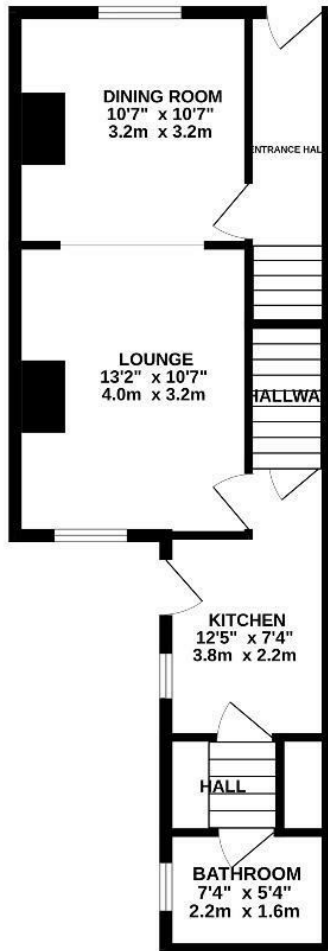

7 Castle Street

Woolton, Liverpool, L25 7SW

Offers over £275,000

TOTAL FLOOR AREA : 1066 sq.ft. (99.0 sq.m.) approx.

Made with Metropix ©2024