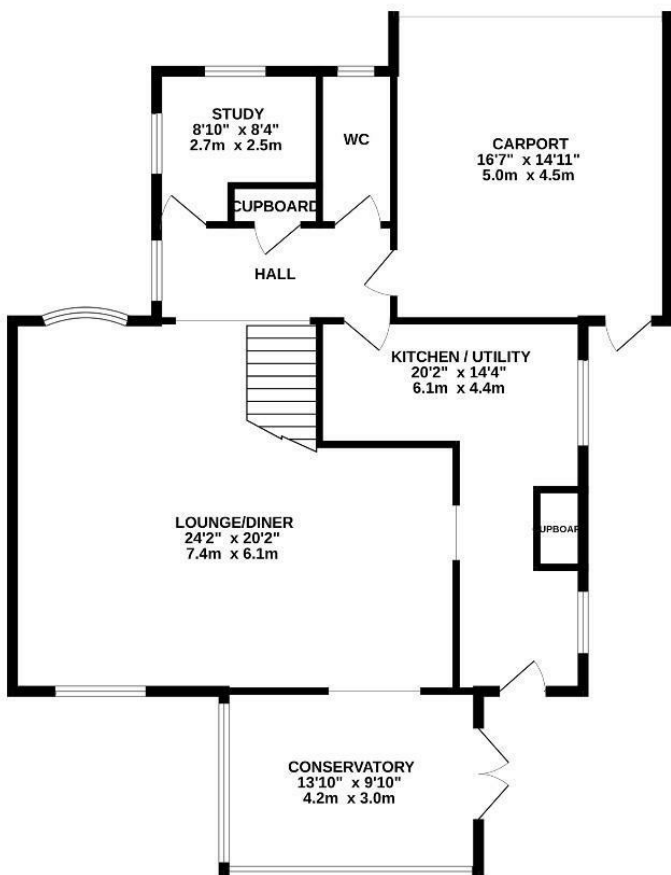

2 Mount Park Court

Woolton, Liverpool, L25 6JP

£625,000

TOTAL FLOOR AREA : 1811 sq.ft. (168.2 sq.m.) approx.

Made with Metropix ©2024