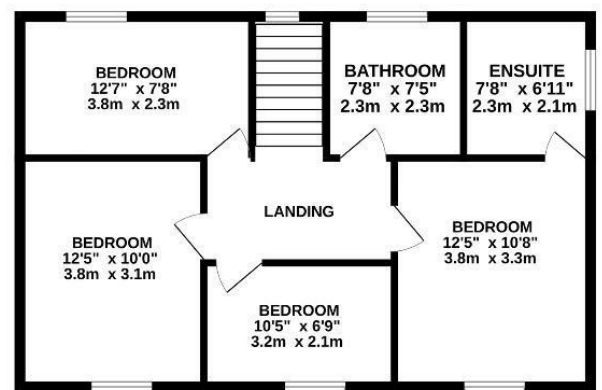

2 Mount Park Court

Woolton, Liverpool, L25 6JP

£625,000

TOTAL FLOOR AREA : 1811 sq.ft. (168.2 sq.m.) approx.

Made with Metropix ©2024