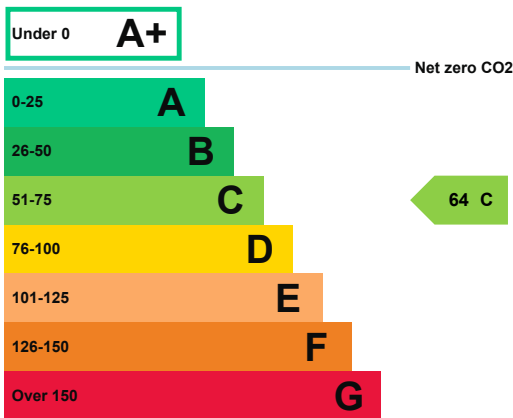

Property type	Offices and Workshop Businesses
Total floor area	111 square metres

Rules on letting this property

Properties can be let if they have an energy rating from A+ to E.

Energy rating and score

This property's current energy rating is C.

Properties get a rating from A+ (best) to G (worst) and a score.

The better the rating and score, the lower your property's carbon emissions are likely to be.

How this property compares to others

Properties similar to this one could have ratings: