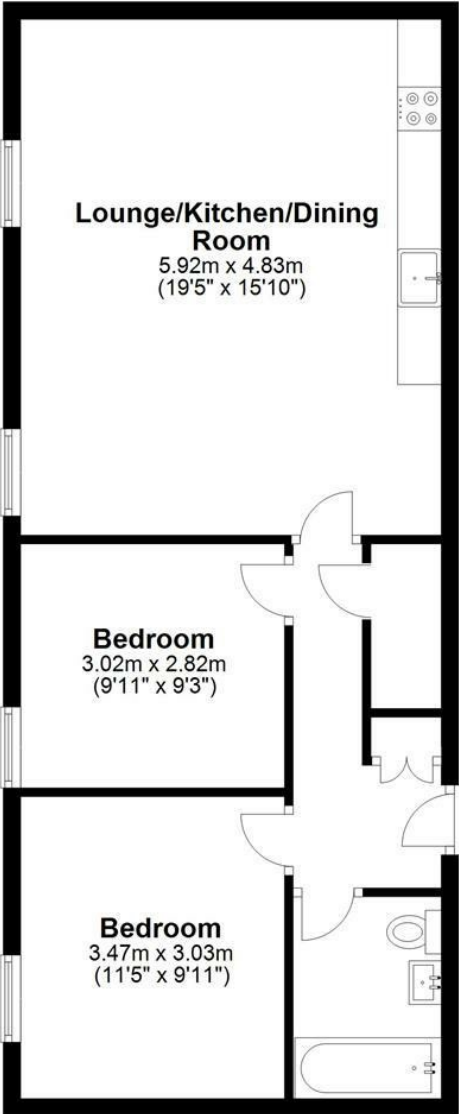

SIMPLY HOMES

Stonehills House

Welwyn Garden City AL8 6DL

Price Guide £295,000

Stonehills House

Welwyn Garden City AL8 6DL

Third Floor

Approx. 59.9 sq. metres (644.4 sq. feet)

Total area: approx. 59.9 sq. metres (644.4 sq. feet)

SIMPLY HOMES

115 Fore Street | Hertford | SG14 1AS | 01992 558 557 | sales@simply-homes.co.uk | simply-homes.co.uk | Find us on