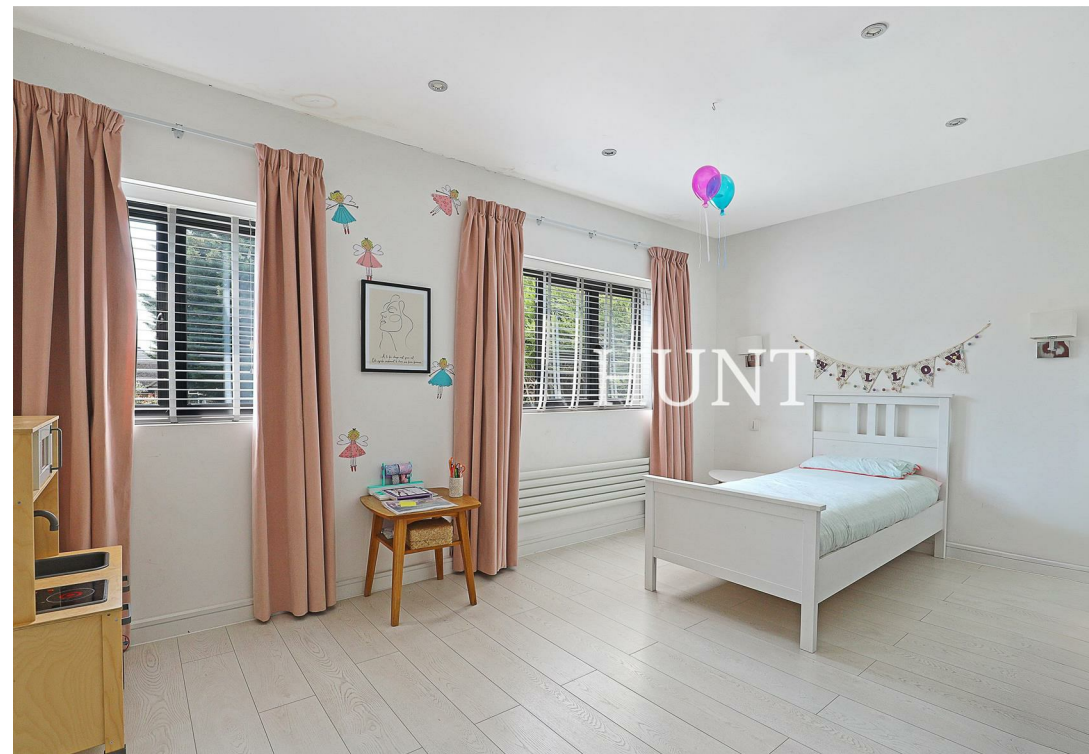

- CONTEMPORARY DETACHED PROPERTY
  - FIVE DOUBLE BEDROOMS
    - THREE RECEPTIONS
    - THREE BATHROOMS
  - NEAR TO ALL THE BEST LOCAL SCHOOLS
  - LOUGHTON AND EPPING HIGH STREET NEARBY
  - DAVID LLOYD GYM WITH KIDS CLUB & OUTDOOR POOL
  - LARGE SECURE DRIVEWAY FOR FOUR CARS
    - EXCLUSIVELY LISTED WITH HUNT
    - VIEWING BY APPOINTMENT ONLY