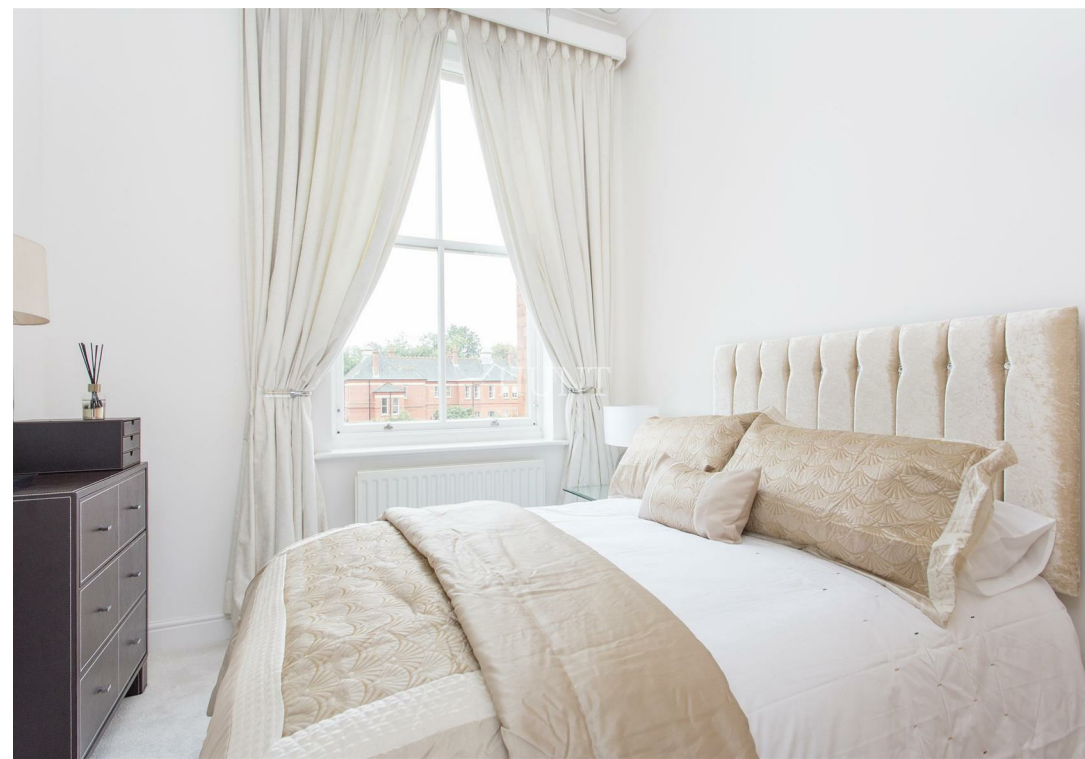

Four bedroom, two bathroom first floor apartment set within the prestigious gated development Repton Park in one of the original period buildings with high ceilings and sash windows.

Fully integrated kitchen diner with granite worktops.

Spacious reception room with dining area and beautiful south facing views of the gardens.

Principal bedroom with fitted wardrobes and newly fitted ensuite shower room.

Family bathroom is also newly fitted with bath and walk in shower.

Abundance of natural light with beautiful views across open grounds of Repton Park. Benefiting from CCTV, 24 hour concierge and night time security. Virgin Active spa, gym and pool onsite.

This first floor apartment which is the top floor of this two storey building has the option to purchase the loft space from the freeholder separately to the apartment but can be converted to add enormous living space.