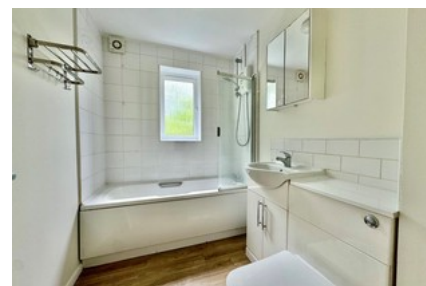

Redford Close

- ✓ First Floor Apartment
- ✓ Two Bedrooms
- ✓ Newly Decorated
- ✓ Separate Kitchen
- ✓ Shower Over Bath
- ✓ Residents Parking
- ✓ Available Immediately
- ✓ Unfurnished
- ✓ Epc Rating C
- ✓ Council Tax Band C