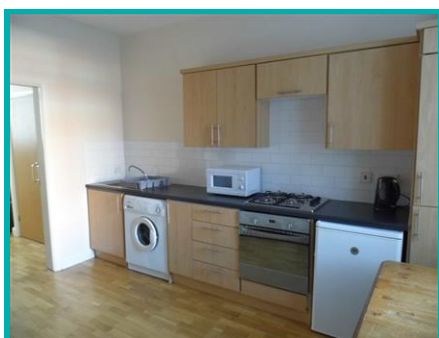

Bespoke Lettings Ltd
135 Nantwich Road, Crewe,
Cheshire CW2 6DF
Tel: 01270 250200 email:
info@bespokelettings.co.uk

Edleston Road, Crewe

£425 Per Calendar Month

Available Now!

Bespoke Lettings present this part furnished ground floor flat within walking distance of the town centre. One-bed, separate kitchen and Lounge. Off road parking to the rear. To arrange a viewing, contact Bespoke Lettings on: 01270 250200.