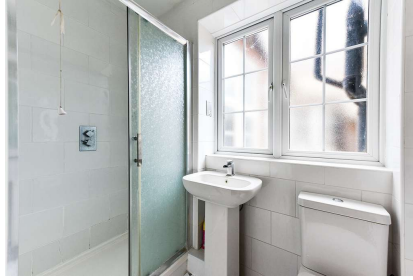

To Let 2 bed flat

- › THE LANDLORD REQUIRES A GUARANTOR THAT HAS INCOME OF MORE THAN 60K
- › TWO BEDROOM FLAT
- › ABOVE SHOPS
- › AVAILABLE 17/07/24

A GREAT 2 BEDROOM FLAT ABOVE SHOPS AVAILABLE IN GOLDERS GREEN ONLY MINUTES FROM THE STATION AND SHOPS. THE FLAT HAS A MODERN EAT IN KITCHEN, 2 BEDROOMS AND SEPARATE RECEPTION. PLEASE NOTE A GUARANTOR IS REQUIERED. AVAILABLE 17/07/24.

A GREAT 2 BEDROOM FLAT ABOVE SHOPS AVAILABLE IN GOLDERS GREEN ONLY
MINUTES FROM THE STATION AND SHOPS.

THE FLAT HAS A MODERN EAT IN KITCHEN, 2 BEDROOMS AND SEPARATE RECEPTION.

PLEASE NOTE A GUARANTOR IS REQUIERED.