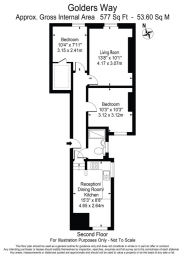

To Let 2 bed flat

- › THE LANDLORD REQUIRES A GUARANTOR THAT HAS INCOME OF MORE THAN 60K
- › TWO BEDROOM FLAT
- › ABOVE SHOPS
- › AVAILABLE 17/07/24

A GREAT 2 BEDROOM FLAT ABOVE SHOPS AVAILABLE IN GOLDERS GREEN ONLY MINUTES FROM THE STATION AND SHOPS. THE FLAT HAS A MODERN EAT IN KITCHEN, 2 BEDROOMS AND SEPARATE RECEPTION. PLEASE NOTE A GUARANTOR IS REQUIERED. AVAILABLE 17/07/24.

A GREAT 2 BEDROOM FLAT ABOVE SHOPS AVAILABLE IN GOLDERS GREEN ONLY
MINUTES FROM THE STATION AND SHOPS.

THE FLAT HAS A MODERN EAT IN KITCHEN, 2 BEDROOMS AND SEPARATE RECEPTION.

PLEASE NOTE A GUARANTOR IS REQUIERED.