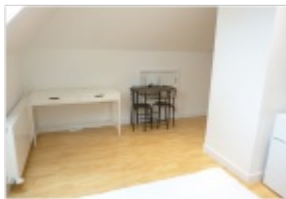

To Let Studio flat

- › +£200 PER MONTH TO INCLUDE ALL BILLS
- › FULLY TILED BATHROOM
- › DOUBLE GLAZED WINDOWS
- › WOODEN FLOOR

LARGE STUDIO FLAT TO LET IN HENDON CENTRAL. THE FLAT BENEFITS FROM A FULLY FITTED KITCHEN, +£200 PER MONTH TO INCLUDE ALL BILLS

34 Golders Green Road, London NW11 8LL

[murray@dreamviewstates.co.uk](mailto:murray@dreamviewstates.co.uk)

020 8455 0055

---

STUDIO FLAT TO LET IN HENDON CENTRAL.

THE FLAT BENEFITS FROM A FULLY FITTED KITCHEN, +£200 PER MONTH TO INCLUDE ALL BILLS., FULLY TILLED BATHROOM, DOUBLE GLAZED WINDOWS, WOODEN FLOOR, FREE SHARED WASHING MACHINE AND DRYER.