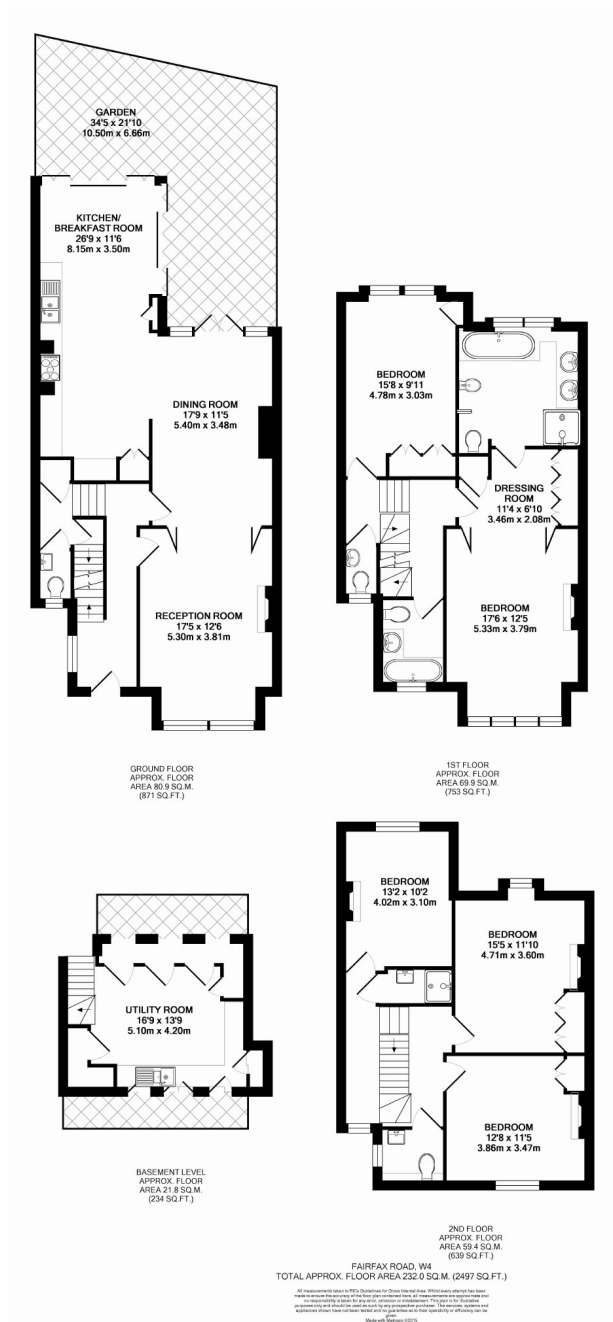

FLETCHERS

ESTATE AGENTS

Fairfax Road, W4

£2,538 Per week (£11000 pcm)

An architecturally designed five double bedroom home in the heart of the Bedford Park Conservation area.

Fairfax Road is 0.3 miles to Turnham Green tube station, only moments from the many shops and restaurants on the Terrace.

- 2552 sq ft. • Five Bedrooms • Three Bathrooms • Bedford Park • Modern Finish •

FLETCHERS

ESTATE AGENTS

Fletchers Chiswick High Road Lettings
86 Chiswick High Road, Chiswick, London, W4 1SY
020 8742 4100
chiswicklettings@fletcherstates.com