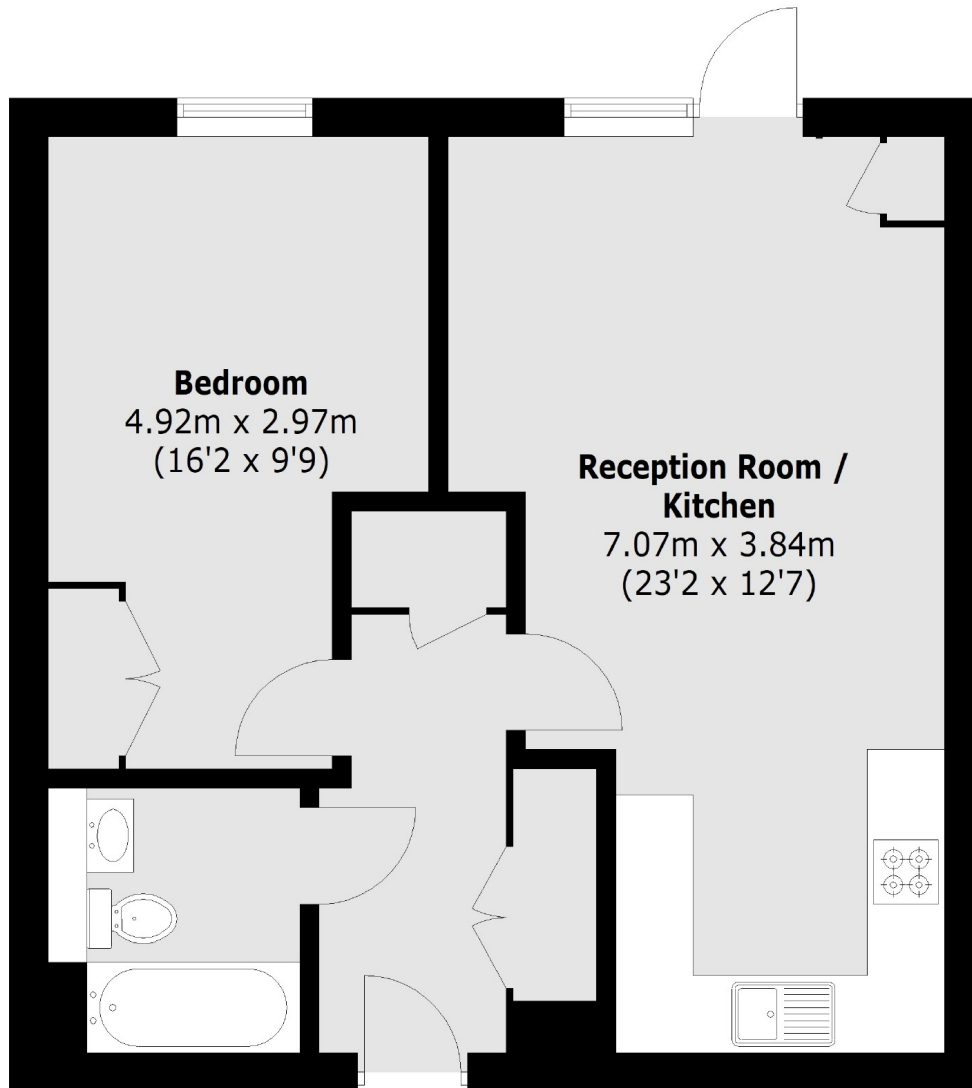

SNELLERS

ESTATE AGENTS

Total area (approx.): 49.6 sq. m (533.8 Sq. ft)

Snellers Hampton Hill Sales
197-201 High Street
Hampton Hill
TW12 1NL
020 8783 0083
hamptonsales@snellers.co.uk

Energy Rating: B We aim to make our particulars both accurate and reliable. However they are not guaranteed; nor do they form part of an offer or contract. If you require clarification on any points then please contact us, especially if you're traveling some distance to view. Please note that appliances and heating systems have not been tested and therefore no warranties can be given as to their good working order