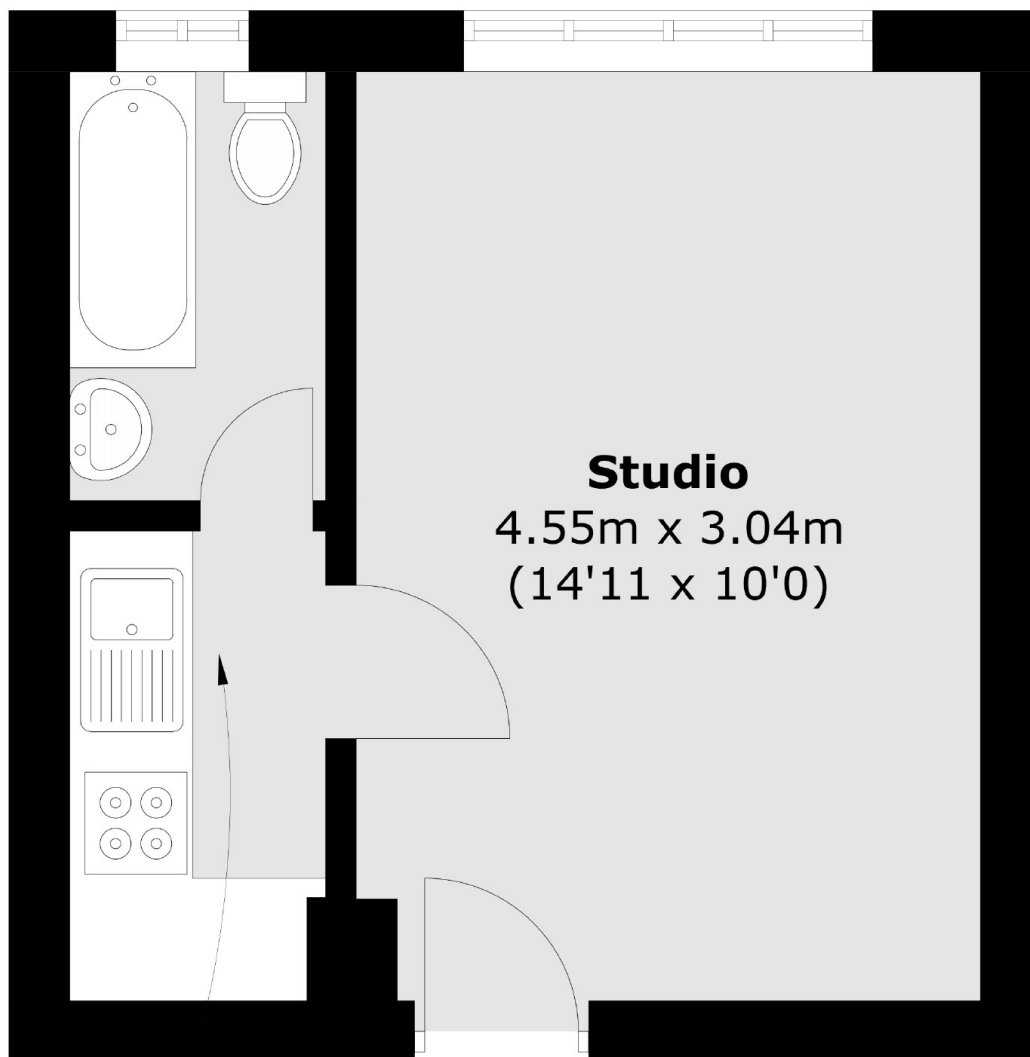

### £195,000

A spacious studio apartment found on the fourth floor of this Art Deco block. This property has the opportunity to make it your own and would make a great investment.

Romney Court is located on Shepherds Bush Green and is under a quarter of a mile to Shepherds Bush station and overground as well as the amenities of Westfield.

# Shepherds Bush Green, London, W12

**Studio**  
4.55m x 3.04m  
(14'11 x 10'0)

**Kitchen**  
2.31m x 1.24m  
(7'7 x 4'1)

Total area (approx.): 20.4 sq. m (219.6 sq. ft)