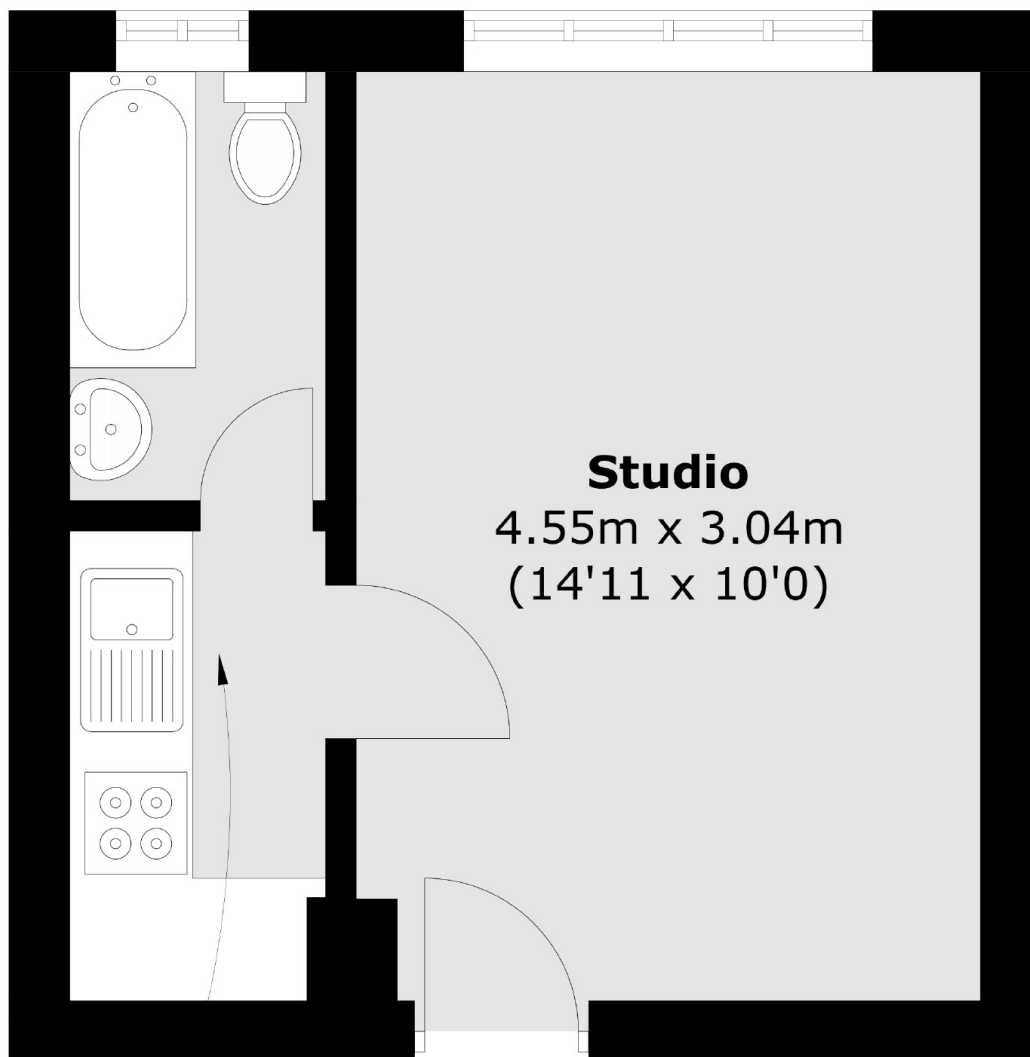

Shepherds Bush Green, W12

£195,000

A spacious studio apartment found on the fourth floor of this Art Deco block. This property has the opportunity to make it your own and would make a great investment.

Romney Court is located on Shepherds Bush Green and is under a quarter of a mile to Shepherds Bush station and overground as well as the amenities of Westfield.

Features

- Studio Apartment
- Art Deco Building
- Central Line
- Westfield Shopping Centre
- Lift Access
- No Onwards Chain

Shepherds Bush Green, London, W12

Kitchen
2.31m x 1.24m
(7'7 x 4'1)

Total area (approx.): 20.4 sq. m (219.6 sq. ft)