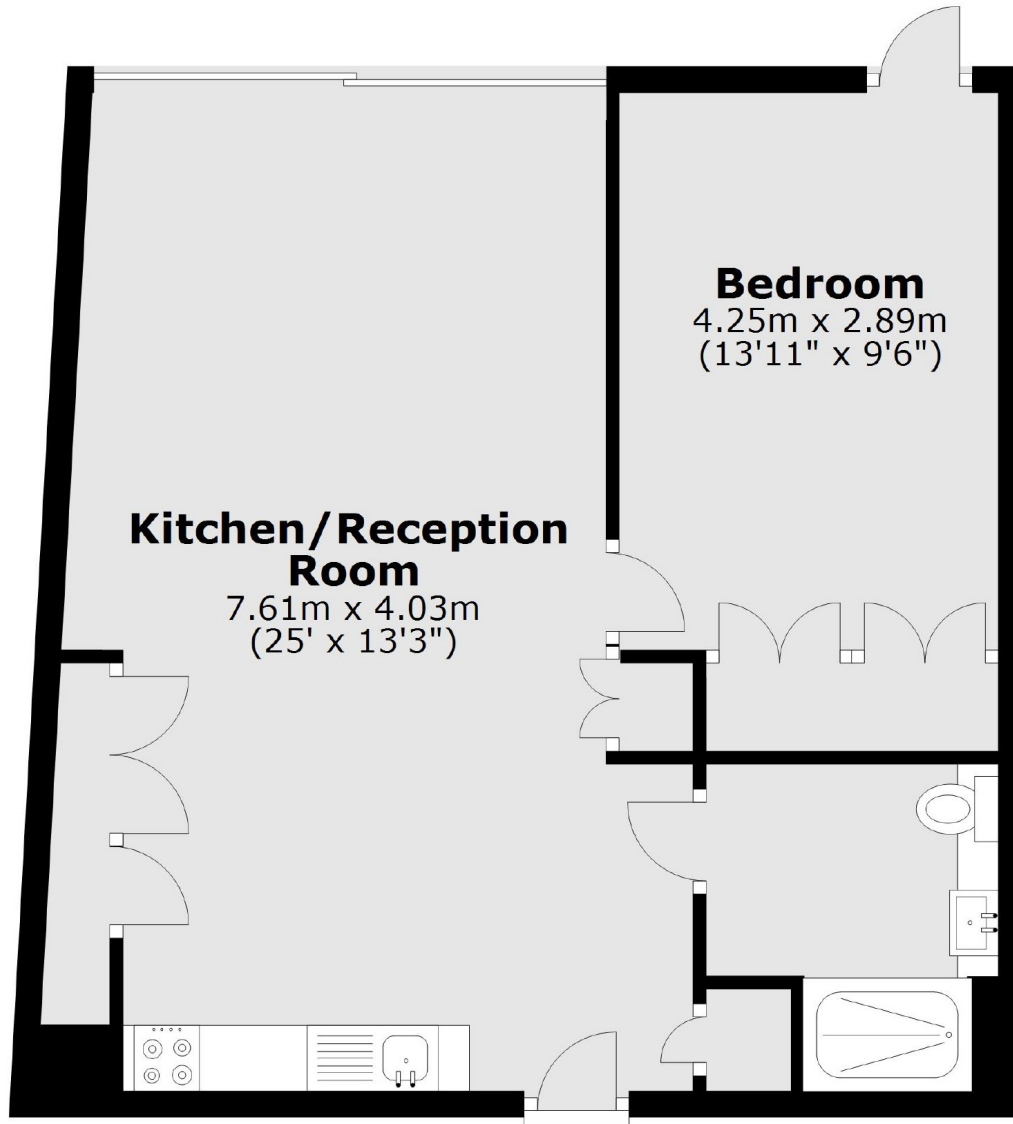

## Wood Crescent, W12

£645 Per week

A luxurious one bedroom flat located on the ground floor in The Television Centre.

In addition to White City and Wood Lane Underground stations, the area is served by excellent Overground, bus and road routes into the West End, the City, Canary Wharf and beyond.

### Features

WIFI included  
Gym Membership Included  
Television Centre  
24 Hour Concierge  
Private Terrace  
Ground Floor

# Wood Crescent, London, W12

Total area: approx. 54.2 sq. metres (583.1 sq. feet)