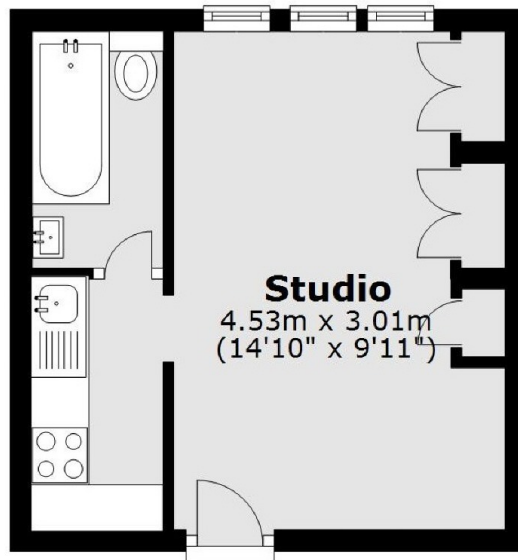

Shepherds Bush Green, W12

£200,000

A spacious studio apartment found on the fourth floor of this Art Deco block. This property has the opportunity to make it your own and would make a great investment.

Romney Court is located on Shepherds Bush Green and is under a quarter of a mile to Shepherds Bush station and underground as well as the amenities of Westfield.

Features

- Studio Apartment
- Art Deco Building
- Central Line
- Westfield Shopping Centre
- Lift Access
- No Onwards Chain

Shepherds Bush Green, London, W12

Total area: approx. 19.5 sq. metres (209.7 sq. feet)