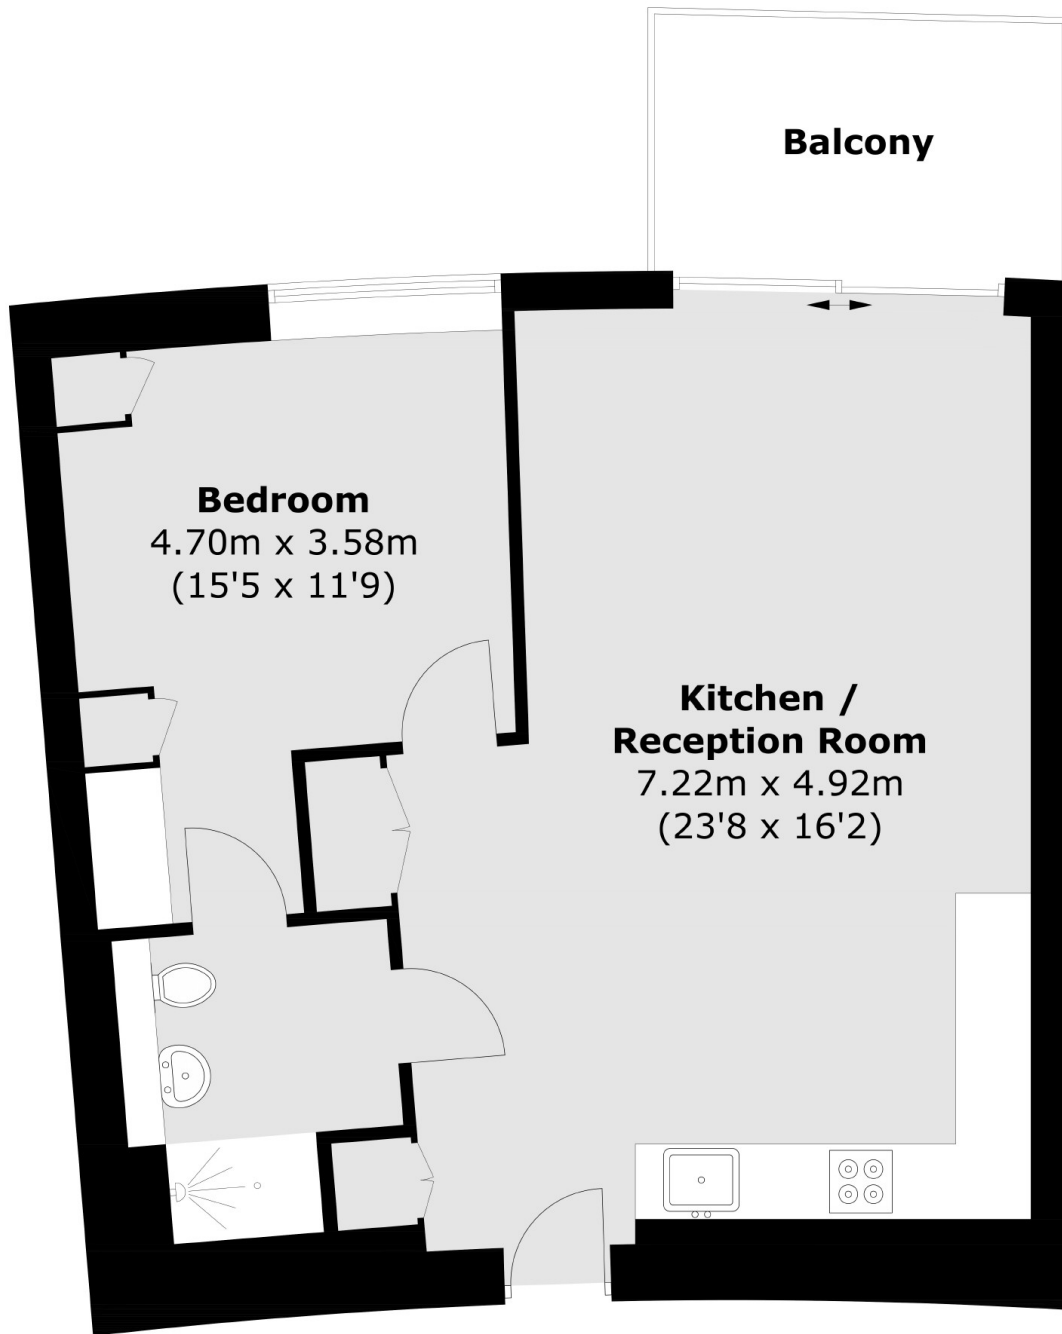

## Wood Crescent, W12

£675,000

A wonderfully bright and modern one bedroom apartment in the state of the art Television Centre. This flat benefits from open plan kitchen living, a private balcony, swimming pool, gym, cinema room and with 24 hour concierge.

# Wood Crescent, London, W12

Total area (approx.): 54.8 sq. m (589.9 sq. ft)  
Balcony area (approx.): 6.6 sq. m (71 sq. ft)