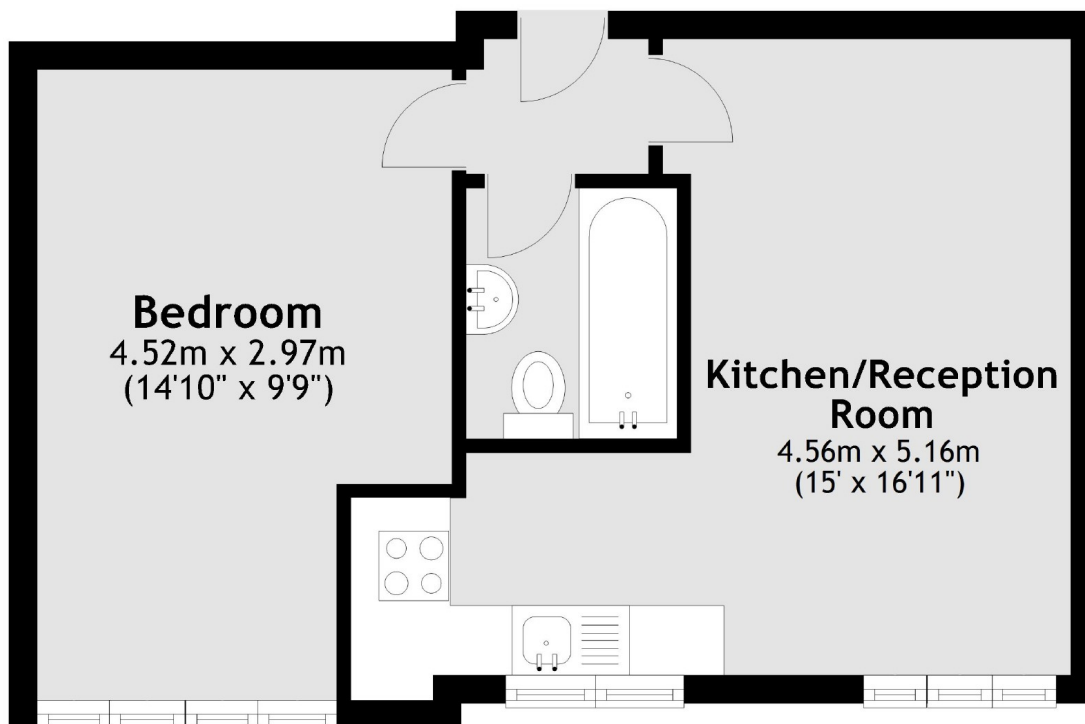

### £250,000

Located on the ground floor of this Art Deco Block is this spacious one bedroom apartment. This property would be a great investment or pied-a-terre and has the opportunity to make it your own.

### Features

- One Bedroom
- Ground Floor
- Open Plan Living
- Westfield Shopping Centre
- Lift Access
- Art Deco Building

## Ground Floor

Total area: approx. 33.6 sq. metres (361.3 sq. feet)